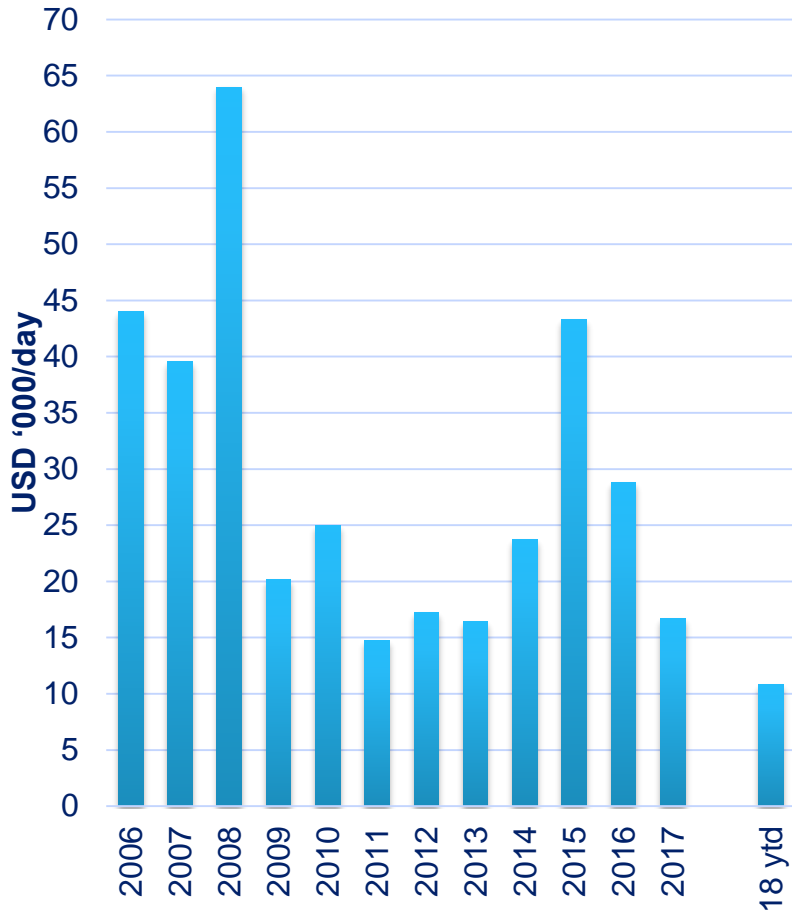

# Tanker Market Index

### Tanker market index - Annually

### Tanker market index – Monthly

Source; Clarksons Platou

# Tanker Market Index

*Tanker rates – Single voyages in \$ '000 per day*

	YTD 17	YTD 18	Last week	This week
VLCC	35.0	11.8	9.6	7.8
Suezmax	21.6	13.3	15.0	18.6
Aframax	15.1	10.3	12.5	9.7
Pmax	17.8	9.6	8.3	9.3
LR2	10.8	10.2	15.3	17.2
LR1	9.3	8.1	9.7	10.6
MR	12.9	13.0	14.5	12.7
Index *	23.3	10.9	11.1	10.5