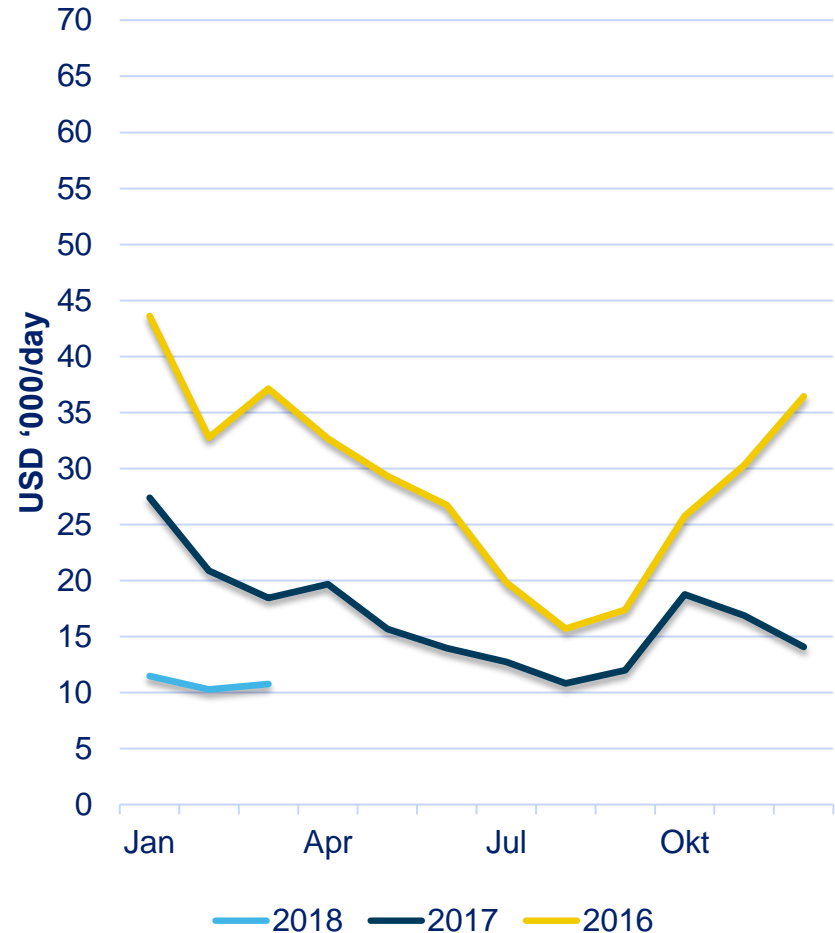

# Tanker Market Index

### Tanker market index - Annually

### Tanker market index – Monthly

Source; Clarksons Platou

# Tanker Market Index

*Tanker rates – Single voyages in \$ '000 per day*

	YTD 17	YTD 18	Last week	This week
VLCC	35.0	11.8	9.6	7.8
Suezmax	21.6	13.3	15.0	18.6
Aframax	15.1	10.3	12.5	9.7
Pmax	17.8	9.6	8.3	9.3
LR2	10.8	10.2	15.3	17.2
LR1	9.3	8.1	9.7	10.6
MR	12.9	13.0	14.5	12.7
Index *	23.3	10.9	11.1	10.5