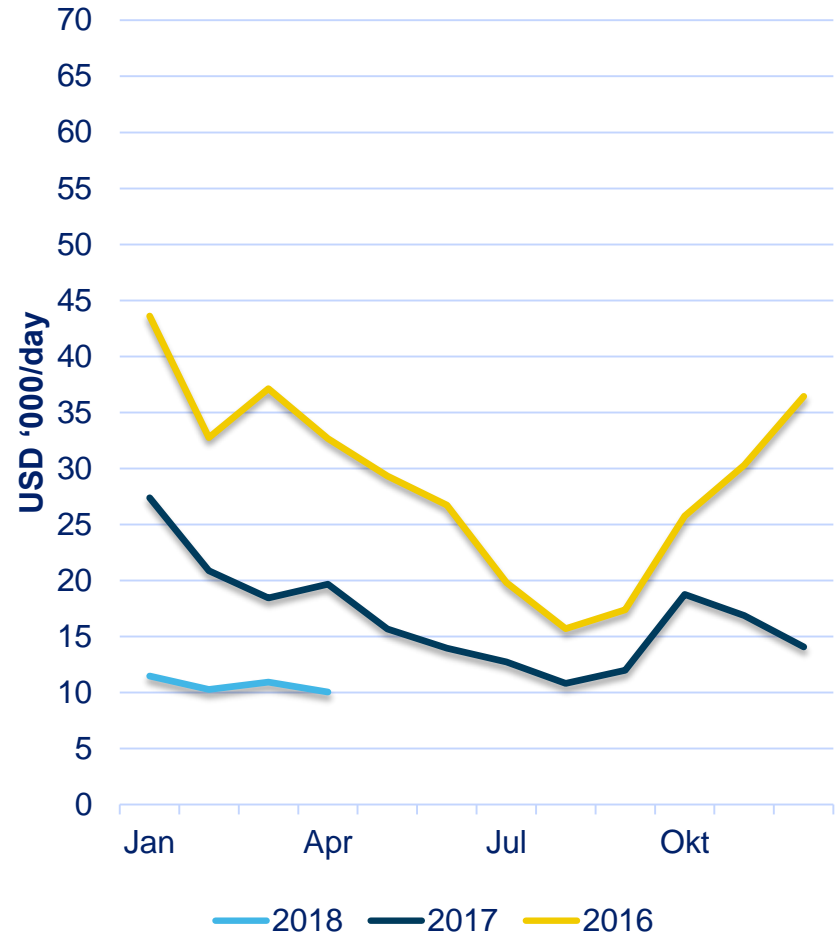

# Tanker Market Index

### Tanker market index - Annually

### Tanker market index – Monthly

Source; Clarksons Platou

# Tanker Market Index

*Tanker rates – Single voyages in \$ '000 per day*

	YTD 17	YTD 18	Last week	This week
VLCC	30.9	12.1	15.0	8.8
Suezmax	21.5	13.2	13.5	10.7
Aframax	15.2	9.3	7.0	8.3
Pmax	15.1	9.1	7.7	7.1
LR2	10.8	10.5	10.8	7.5
LR1	9.5	8.8	9.6	9.1
MR	13.9	12.4	10.6	12.0
Index *	21.7	10.8	11.5	8.6