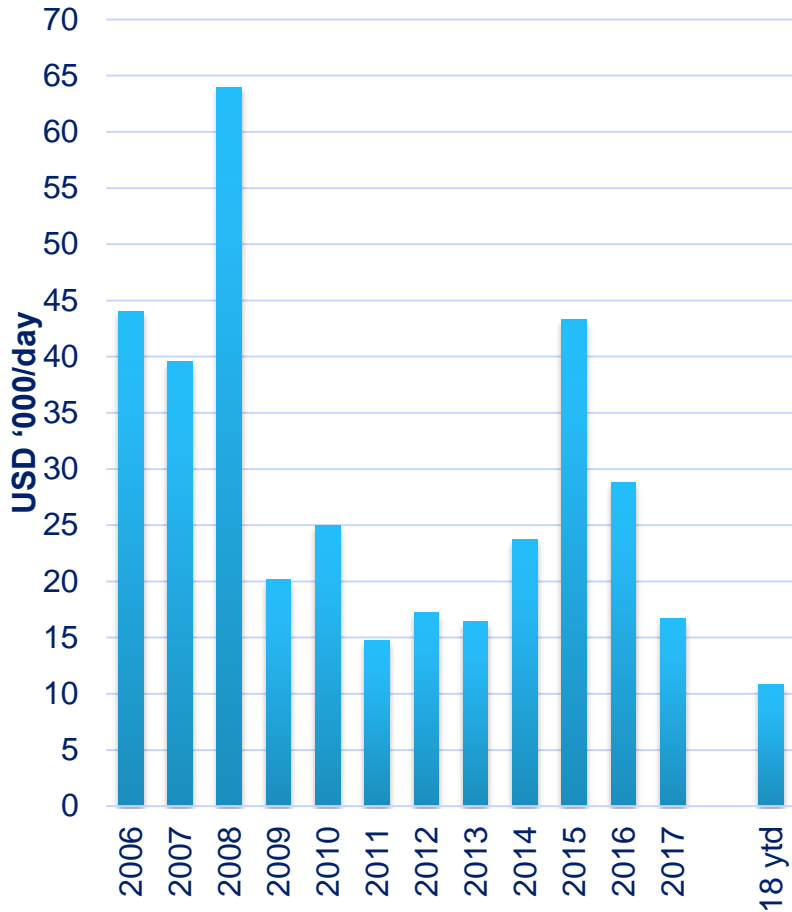

# Tanker Market Index

### Tanker market index - Annually

### Tanker market index – Monthly

Source; Clarksons Platou

# Tanker Market Index

*Tanker rates – Single voyages in \$ '000 per day*

	YTD 17	YTD 18	Last week	This week
VLCC	30.9	12.1	15.0	8.8
Suezmax	21.5	13.2	13.5	10.7
Aframax	15.2	9.3	7.0	8.3
Pmax	15.1	9.1	7.7	7.1
LR2	10.8	10.5	10.8	7.5
LR1	9.5	8.8	9.6	9.1
MR	13.9	12.4	10.6	12.0
Index *	21.7	10.8	11.5	8.6