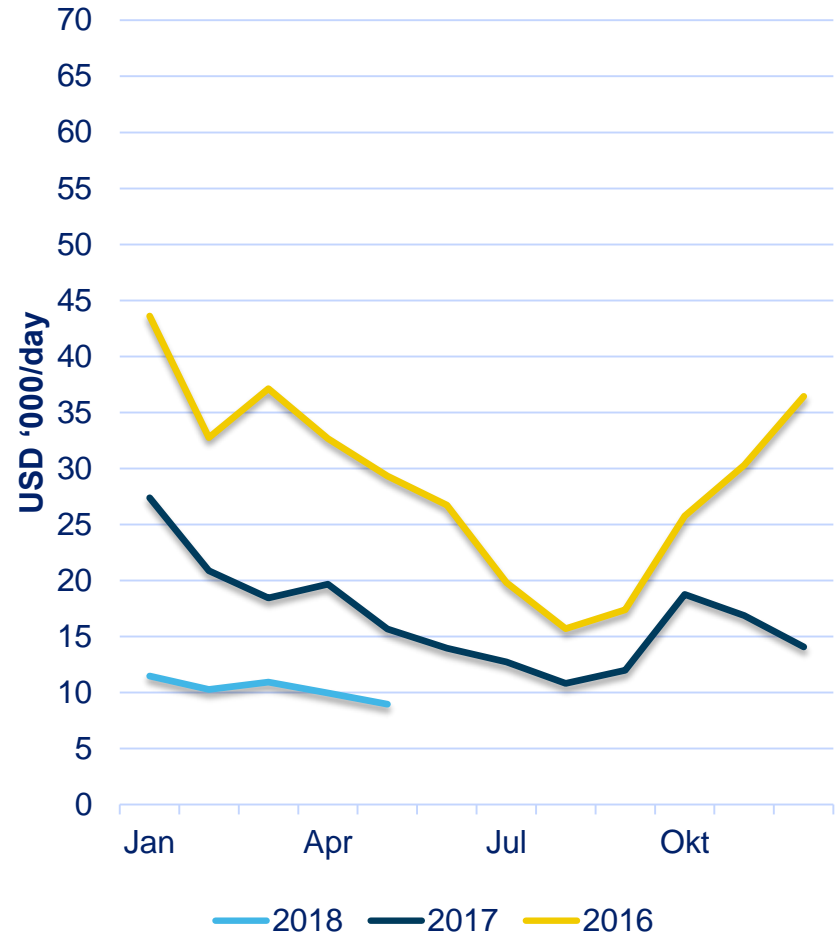

Tanker Market Index

Tanker market index - Annually

Tanker market index – Monthly

Source; Clarksons Platou

Tanker Market Index

Tanker rates – Single voyages in \$ '000 per day

	YTD 17	YTD 18	Last week	This week
VLCC	30.4	11.5	8.3	9.1
Suezmax	20.9	13.7	15.4	14.3
Aframax	15.2	8.9	7.4	6.3
Pmax	14.0	8.8	7.6	7.9
LR2	10.5	9.8	7.4	7.7
LR1	9.2	8.8	8.3	8.2
MR	13.5	12.4	12.4	11.0
Index *	21.1	10.5	9.0	8.9

Source: Clarksons Platou

* Segment weighted average