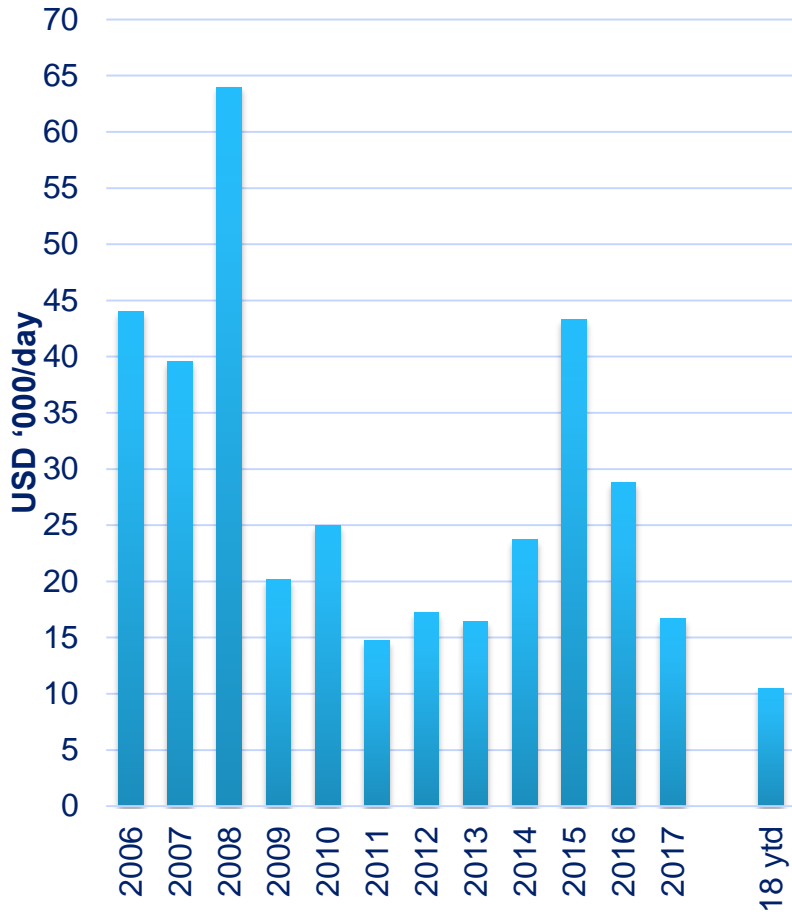

Tanker Market Index

Tanker market index - Annually

Tanker market index – Monthly

Source; Clarksons Platou

Tanker Market Index

Tanker rates – Single voyages in \$ '000 per day

	YTD 17	YTD 18	Last week	This week
VLCC	30.4	11.5	8.3	9.1
Suezmax	20.9	13.7	15.4	14.3
Aframax	15.2	8.9	7.4	6.3
Pmax	14.0	8.8	7.6	7.9
LR2	10.5	9.8	7.4	7.7
LR1	9.2	8.8	8.3	8.2
MR	13.5	12.4	12.4	11.0
Index *	21.1	10.5	9.0	8.9

Source: Clarksons Platou

* Segment weighted average