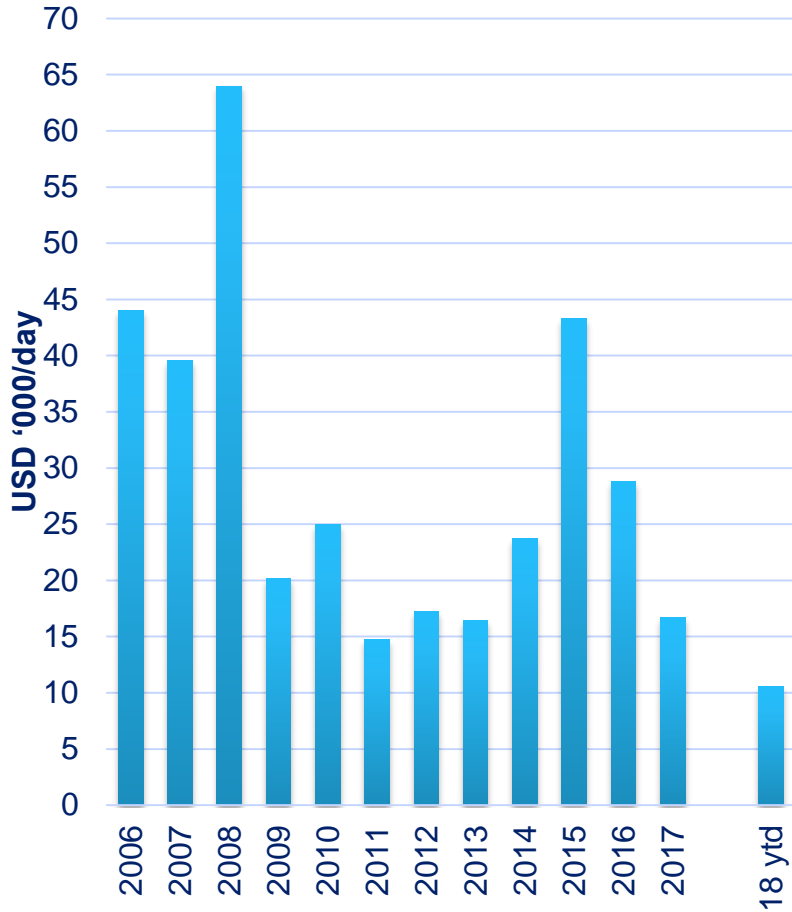

Tanker Market Index

Tanker market index - Annually

Source; Clarksons Platou

Tanker market index – Monthly

Tanker Market Index

Tanker rates – Single voyages in \$ '000 per day

	YTD 17	YTD 18	Last week	This week
VLCC	28.6	11.3	10.9	13.3
Suezmax	20.5	14.5	22.2	21.4
Aframax	15.1	9.2	11.8	11.0
Pmax	13.5	8.6	7.1	7.0
LR2	10.0	10.0	10.7	14.5
LR1	8.9	8.7	8.4	8.9
MR	13.2	12.0	10.2	8.8
Index *	20.2	10.6	11.9	12.7