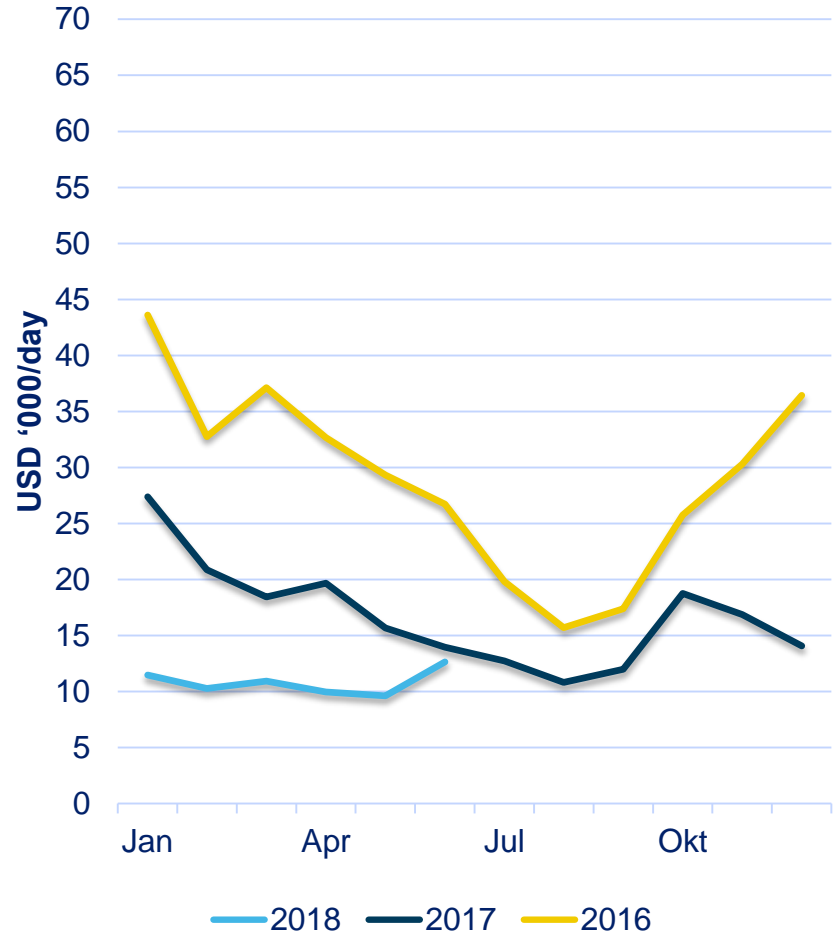

Tanker Market Index

Tanker market index - Annually

Source; Clarksons Platou

Tanker market index – Monthly

Tanker Market Index

Tanker rates – Single voyages in \$ '000 per day

	YTD 17	YTD 18	Last week	This week
VLCC	28.6	11.3	10.9	13.3
Suezmax	20.5	14.5	22.2	21.4
Aframax	15.1	9.2	11.8	11.0
Pmax	13.5	8.6	7.1	7.0
LR2	10.0	10.0	10.7	14.5
LR1	8.9	8.7	8.4	8.9
MR	13.2	12.0	10.2	8.8
Index *	20.2	10.6	11.9	12.7