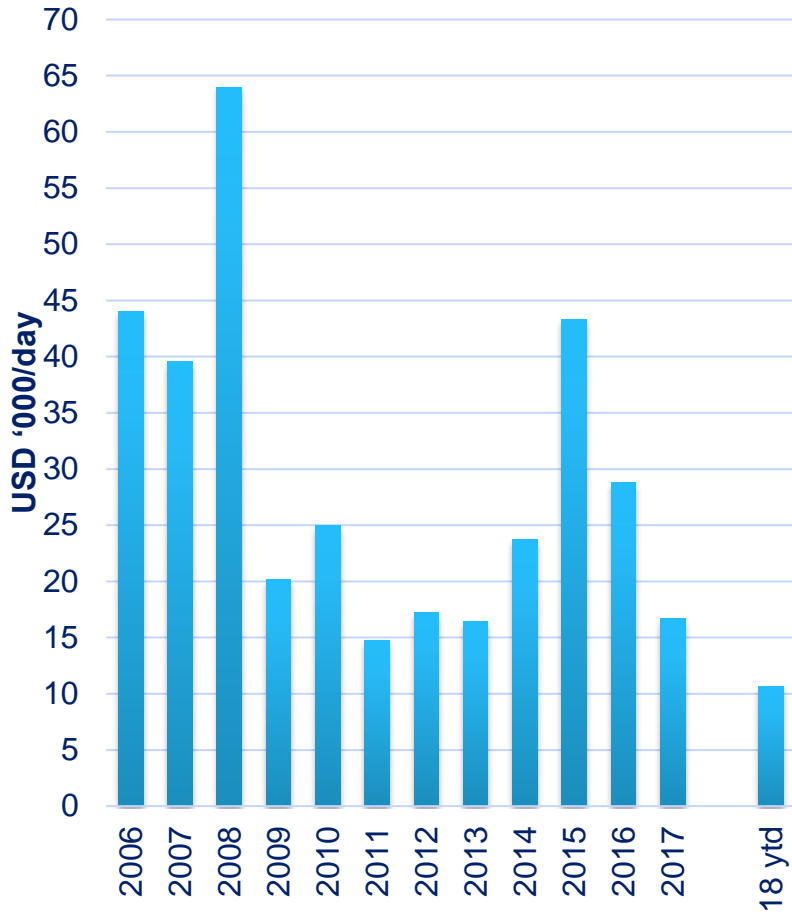

Tanker Market Index

Tanker market index - Annually

Tanker market index – Monthly

Source; Clarksons Platou

Tanker Market Index

Tanker rates – Single voyages in \$ '000 per day

	YTD 17	YTD 18	Last week	This week
VLCC	28.2	11.4	13.3	12.9
Suezmax	20.2	14.7	21.4	18.1
Aframax	14.9	9.3	11.0	11.8
Pmax	13.3	8.5	7.0	7.9
LR2	10.0	10.0	14.5	10.9
LR1	8.8	8.7	8.9	8.2
MR	13.2	11.9	8.8	8.1
Index *	19.9	10.6	12.7	11.8