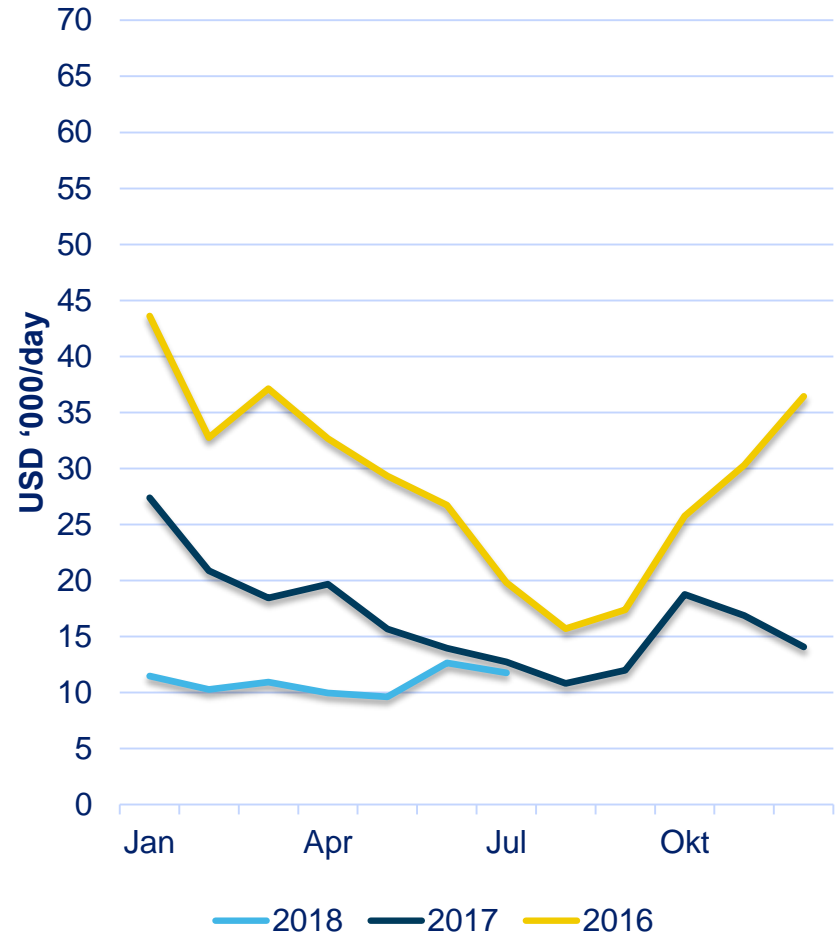

Tanker Market Index

Tanker market index - Annually

Tanker market index – Monthly

Source; Clarksons Platou

Tanker Market Index

Tanker rates – Single voyages in \$ '000 per day

	YTD 17	YTD 18	Last week	This week
VLCC	28.2	11.4	13.3	12.9
Suezmax	20.2	14.7	21.4	18.1
Aframax	14.9	9.3	11.0	11.8
Pmax	13.3	8.5	7.0	7.9
LR2	10.0	10.0	14.5	10.9
LR1	8.8	8.7	8.9	8.2
MR	13.2	11.9	8.8	8.1
Index *	19.9	10.6	12.7	11.8