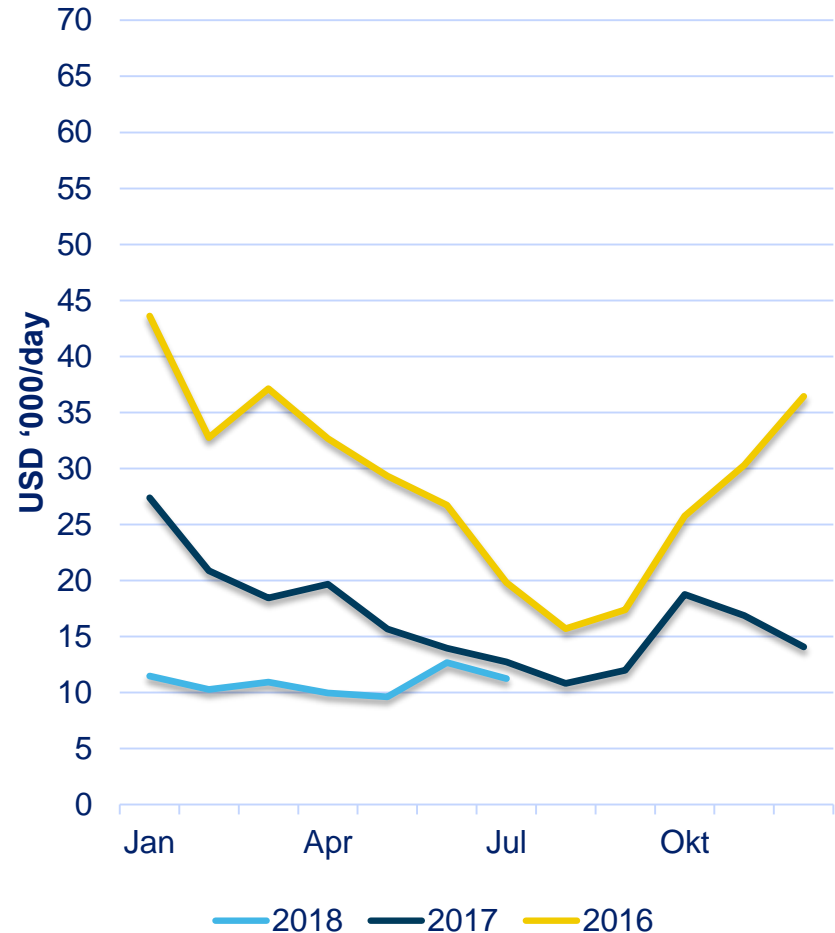

# Tanker Market Index

### Tanker market index - Annually

### Tanker market index – Monthly

Source; Clarksons Platou

# Tanker Market Index

*Tanker rates – Single voyages in \$ '000 per day*

	YTD 17	YTD 18	Last week	This week
VLCC	26.9	11.8	15.8	11.9
Suezmax	18.8	15.2	17.2	17.8
Aframax	14.2	9.8	11.6	11.8
Pmax	12.9	8.3	7.5	5.3
LR2	9.7	10.0	9.0	9.3
LR1	8.8	8.8	9.6	9.1
MR	13.2	11.2	7.5	8.1
Index *	19.0	10.9	12.7	11.3