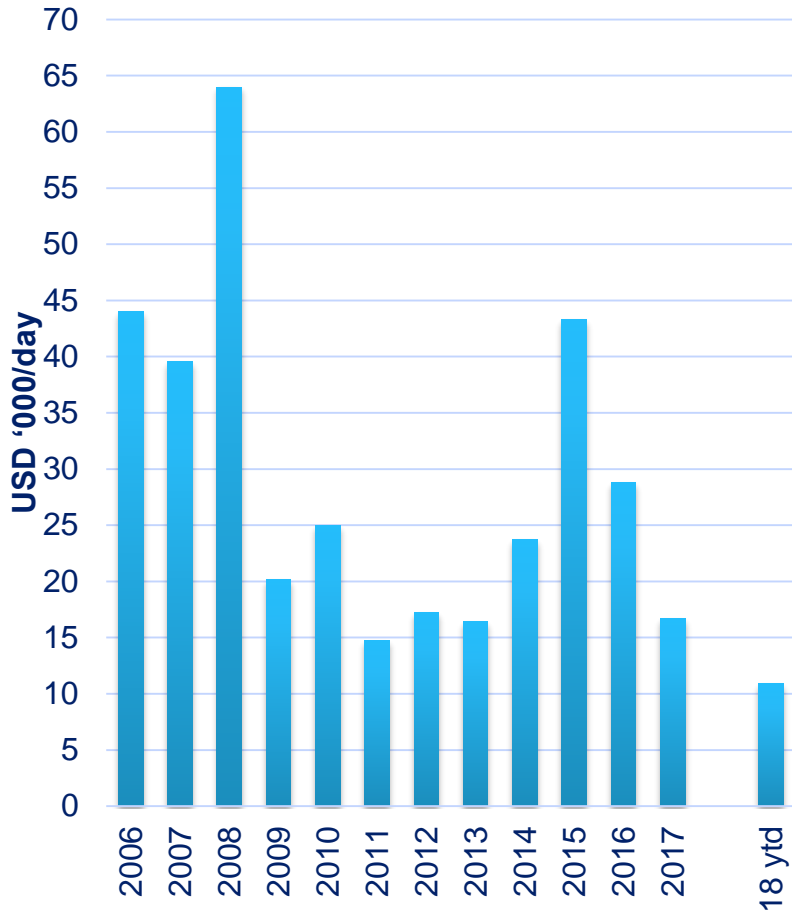

# Tanker Market Index

### Tanker market index - Annually

### Tanker market index – Monthly

Source; Clarksons Platou

# Tanker Market Index

*Tanker rates – Single voyages in \$ '000 per day*

	YTD 17	YTD 18	Last week	This week
VLCC	26.9	11.8	15.8	11.9
Suezmax	18.8	15.2	17.2	17.8
Aframax	14.2	9.8	11.6	11.8
Pmax	12.9	8.3	7.5	5.3
LR2	9.7	10.0	9.0	9.3
LR1	8.8	8.8	9.6	9.1
MR	13.2	11.2	7.5	8.1
Index *	19.0	10.9	12.7	11.3