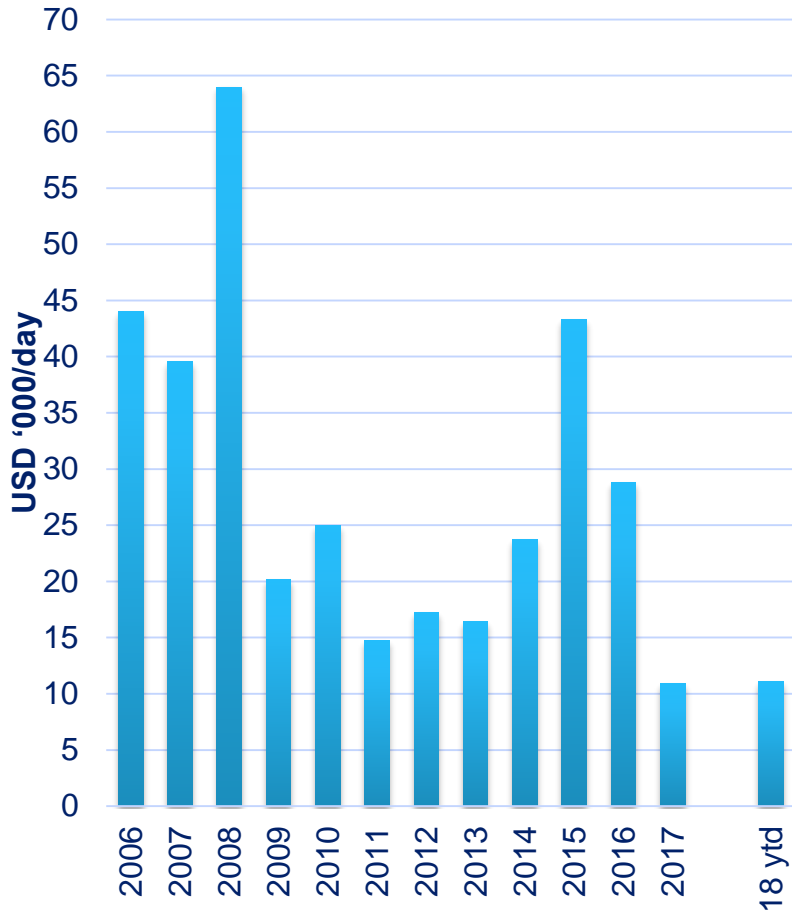

Tanker Market Index

Tanker market index - Annually

Source: Clarksons Platou

Tanker market index – Monthly

Tanker Market Index

Tanker rates – Single voyages in \$ '000 per day

	YTD 17	YTD 18	Last week	This week
VLCC	25.6	12.2	14.8	18.2
Suezmax	17.8	15.5	16.8	18.4
Aframax	13.5	10.3	12.9	14.1
Pmax	12.2	8.3	5.7	7.7
LR2	9.9	10.0	10.2	9.9
LR1	8.8	8.7	8.4	6.7
MR	13.0	10.8	8.2	7.4
Index *	18.1	11.1	12.5	14.1

Source: Clarkson's Platou

* Segment weighted average