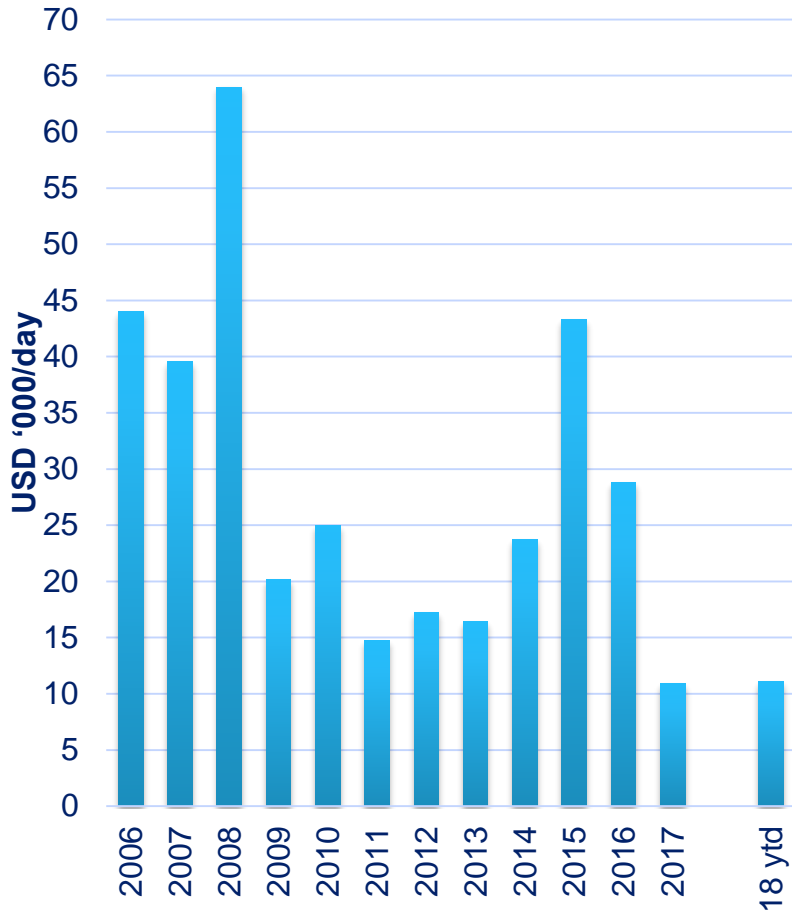

# Tanker Market Index

### Tanker market index - Annually

### Tanker market index – Monthly

Source: Clarksons Platou

# Tanker Market Index

*Tanker rates – Single voyages in \$ '000 per day*

	YTD 17	YTD 18	Last week	This week
VLCC	25.6	12.2	14.8	18.2
Suezmax	17.8	15.5	16.8	18.4
Aframax	13.5	10.3	12.9	14.1
Pmax	12.2	8.3	5.7	7.7
LR2	9.9	10.0	10.2	9.9
LR1	8.8	8.7	8.4	6.7
MR	13.0	10.8	8.2	7.4
Index *	18.1	11.1	12.5	14.1