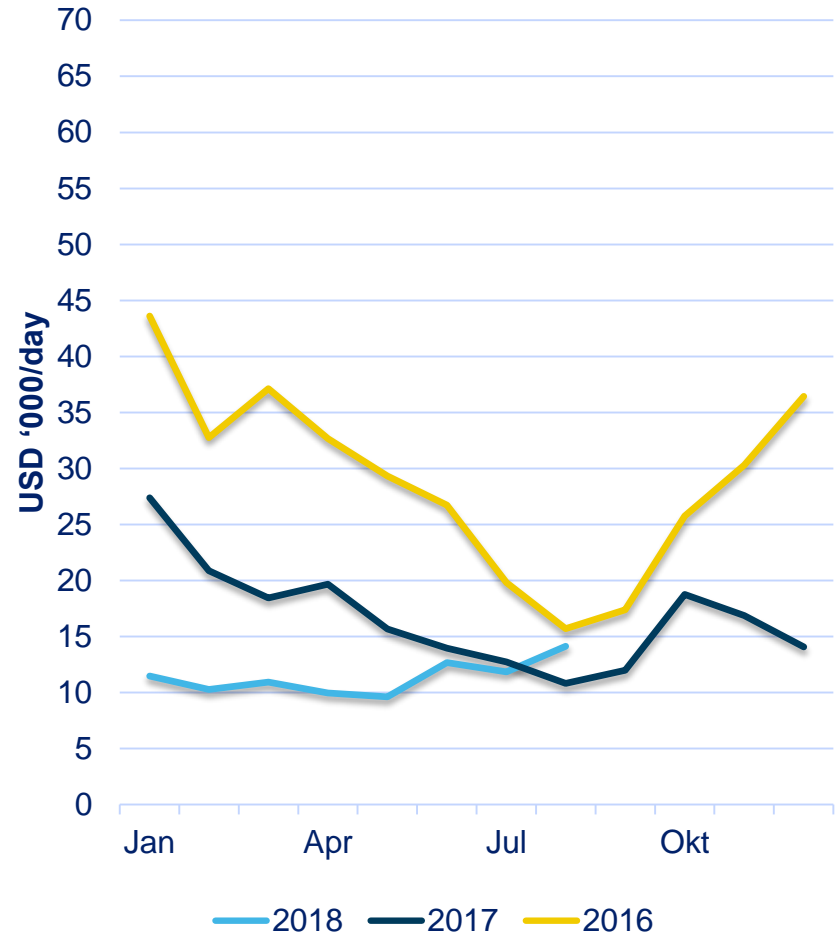

Tanker market index – Monthly

Source: Clarksons Platou