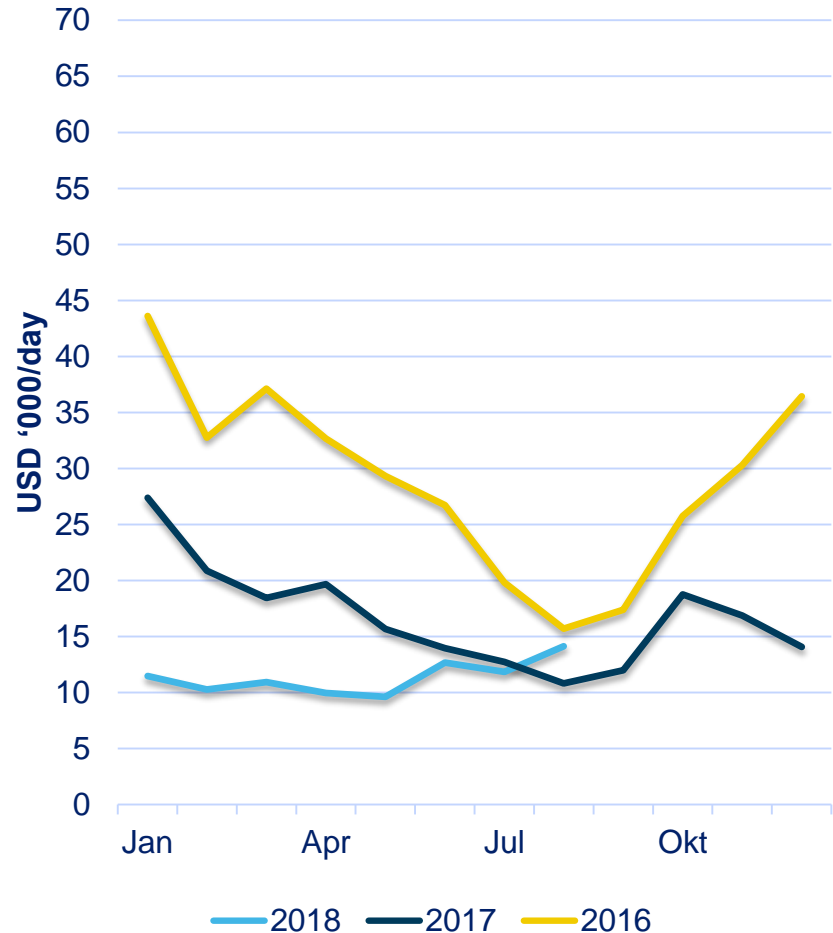

Tanker Market Index

Tanker market index - Annually

Source: Clarksons Platou

Tanker market index – Monthly

Tanker Market Index

Tanker rates – Single voyages in \$ '000 per day

	YTD 17	YTD 18	Last week	This week
VLCC	25.6	12.2	14.8	18.2
Suezmax	17.8	15.5	16.8	18.4
Aframax	13.5	10.3	12.9	14.1
Pmax	12.2	8.3	5.7	7.7
LR2	9.9	10.0	10.2	9.9
LR1	8.8	8.7	8.4	6.7
MR	13.0	10.8	8.2	7.4
Index *	18.1	11.1	12.5	14.1

Source: Clarkson's Platou

* Segment weighted average