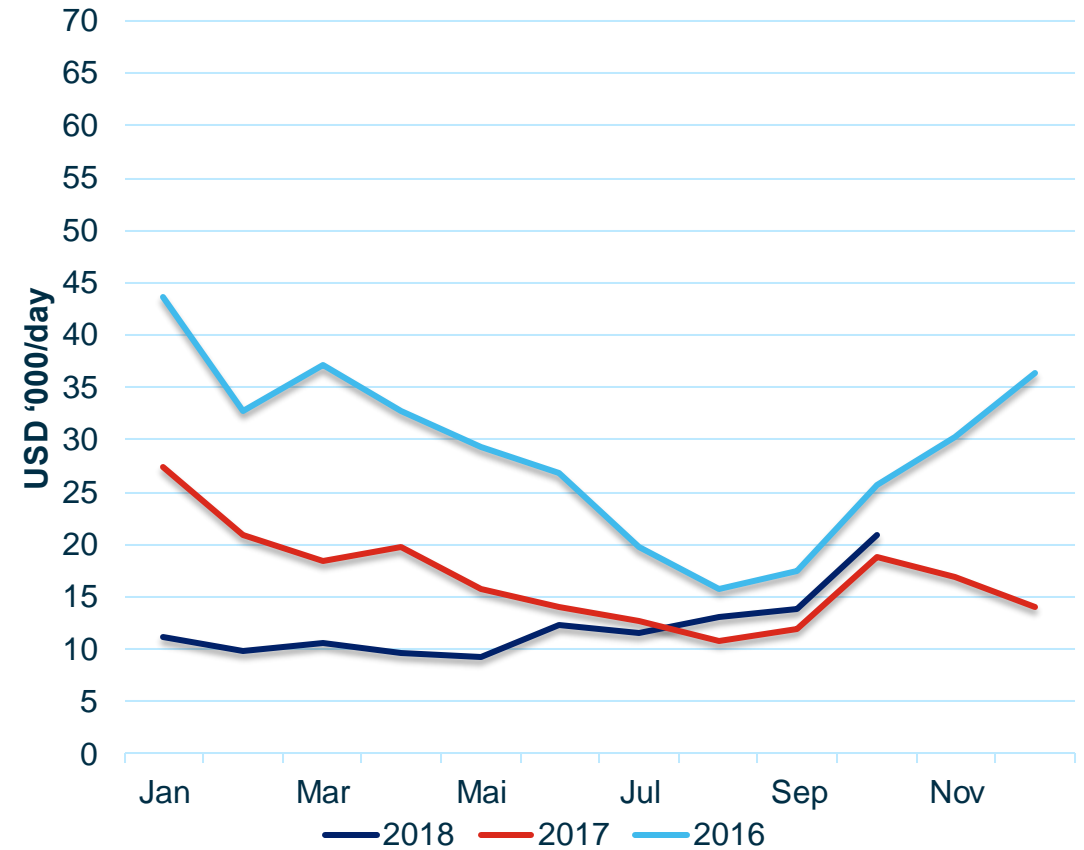

Tanker Market Index

Tanker market index - Annually

Tanker market index – Monthly

Source: Clarksons Platou

Clarksons Platou

Weekly tanker rates
 Updated per 5 October 2018 | By Jørn Bakkelund,
 Senior analyst, Oslo
 E-mail: jbd@Clarksons.com | www.clarksons.com

Tanker Market Index

Tanker rates – Single voyages in \$ '000 per day

	YTD 17	YTD 18	Last week	This week
VLCC	22.8	13.4	18.9	32.8
Suezmax	16.8	14.0	19.3	23.7
Aframax	13.0	11.7	16.2	12.9
Pmax	11.5	9.9	9.8	9.3
LR2	10.8	10.1	9.7	9.3
LR1	9.4	8.3	8.8	9.4
MR	13.0	10.4	8.4	8.2
Index *	16.8	11.5	15.1	21.0