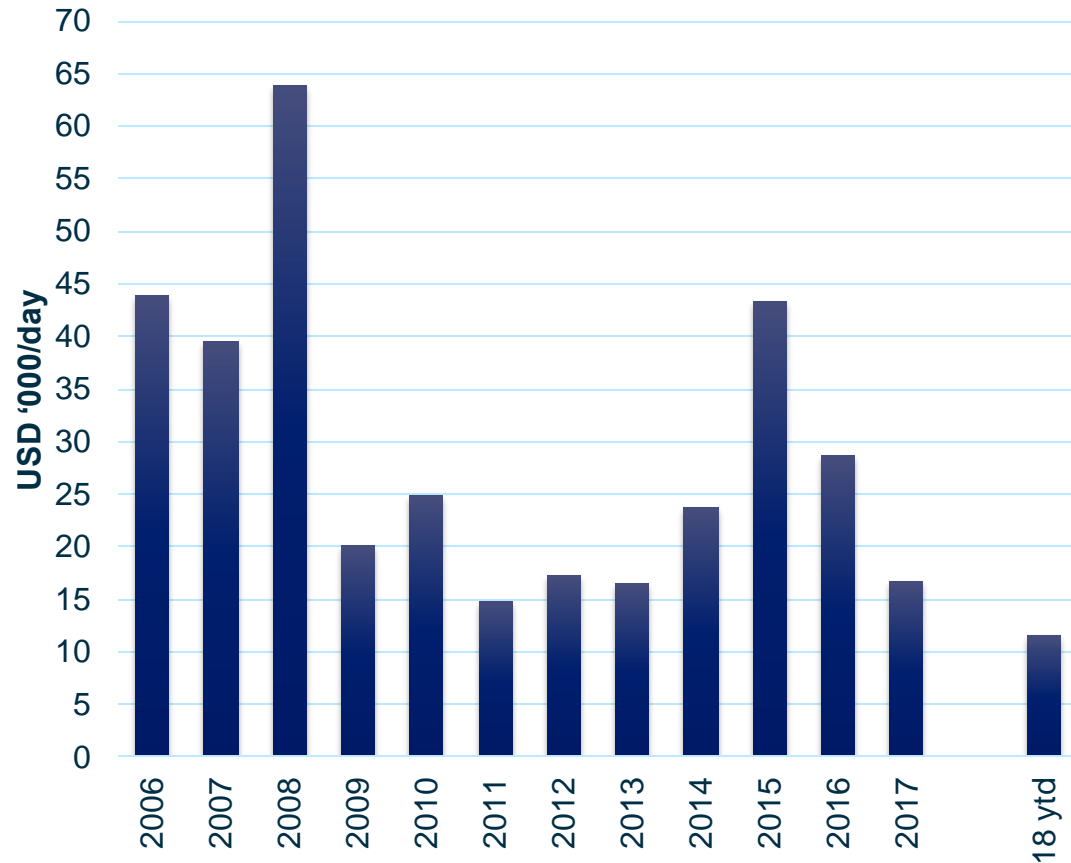

Tanker Market Index

Tanker market index - Annually

Tanker market index – Monthly

Source: Clarksons Platou

Clarksons Platou

Weekly tanker rates
 Updated per 5 October 2018 | By Jørn Bakkelund,
 Senior analyst, Oslo
 E-mail: jbd@Clarksons.com | www.clarksons.com

Tanker Market Index

Tanker rates – Single voyages in \$ '000 per day

	YTD 17	YTD 18	Last week	This week
VLCC	22.8	13.4	18.9	32.8
Suezmax	16.8	14.0	19.3	23.7
Aframax	13.0	11.7	16.2	12.9
Pmax	11.5	9.9	9.8	9.3
LR2	10.8	10.1	9.7	9.3
LR1	9.4	8.3	8.8	9.4
MR	13.0	10.4	8.4	8.2
Index *	16.8	11.5	15.1	21.0