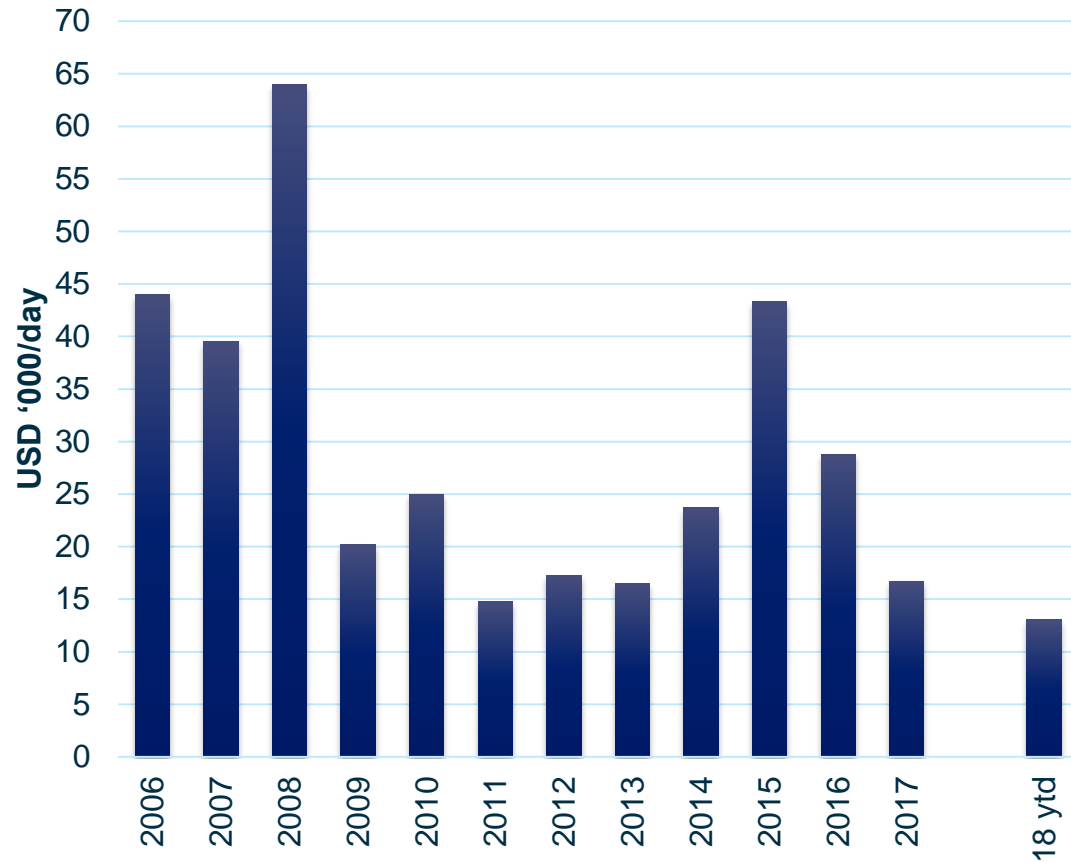

Tanker Market Index

Tanker market index - Annually

Tanker market index – Monthly

Source: Clarksons Platou

Clarksons Platou

Weekly tanker rates
Updated per 2 November 2018 | By Jørn Bakkelund,
Senior analyst, Oslo
E-mail: jbd@Clarksons.com | www.clarksons.com

Tanker Market Index

Tanker rates – Single voyages in \$ '000 per day

	YTD 17	YTD 18	Last week	This week
VLCC	23.2	15.7	38.8	48.6
Suezmax	17.0	15.7	34.1	36.6
Aframax	13.6	13.2	33.4	31.6
Pmax	11.3	10.2	15.5	16.5
LR2	11.0	10.1	11.7	14.1
LR1	9.4	8.4	10.3	10.6
MR	12.7	10.4	11.2	11.8
Index *	17.0	13.0	29.0	33.3