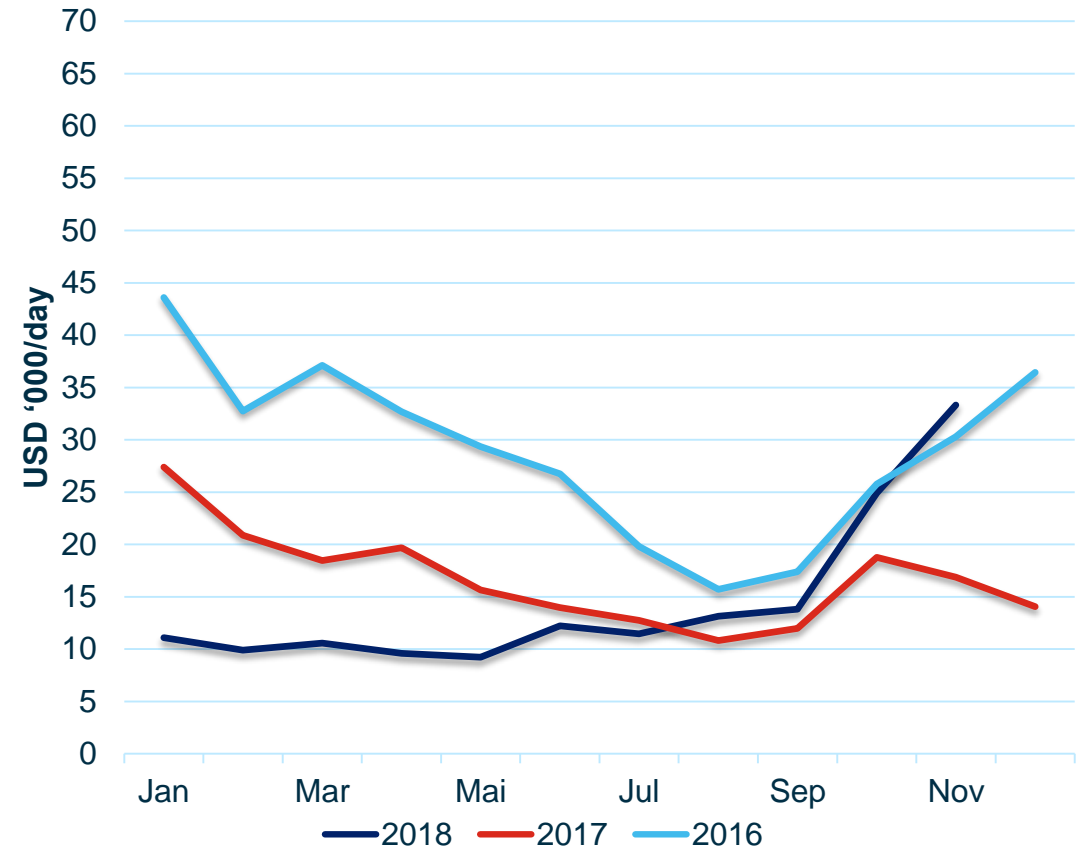

Tanker Market Index

Tanker market index - Annually

Tanker market index – Monthly

Source: Clarksons Platou

Clarksons Platou

Weekly tanker rates
Updated per 2 November 2018 | By Jørn Bakkelund,
Senior analyst, Oslo
E-mail: jbd@Clarksons.com | www.clarksons.com

Tanker Market Index

Tanker rates – Single voyages in \$ '000 per day

	YTD 17	YTD 18	Last week	This week
VLCC	23.2	15.7	38.8	48.6
Suezmax	17.0	15.7	34.1	36.6
Aframax	13.6	13.2	33.4	31.6
Pmax	11.3	10.2	15.5	16.5
LR2	11.0	10.1	11.7	14.1
LR1	9.4	8.4	10.3	10.6
MR	12.7	10.4	11.2	11.8
Index *	17.0	13.0	29.0	33.3