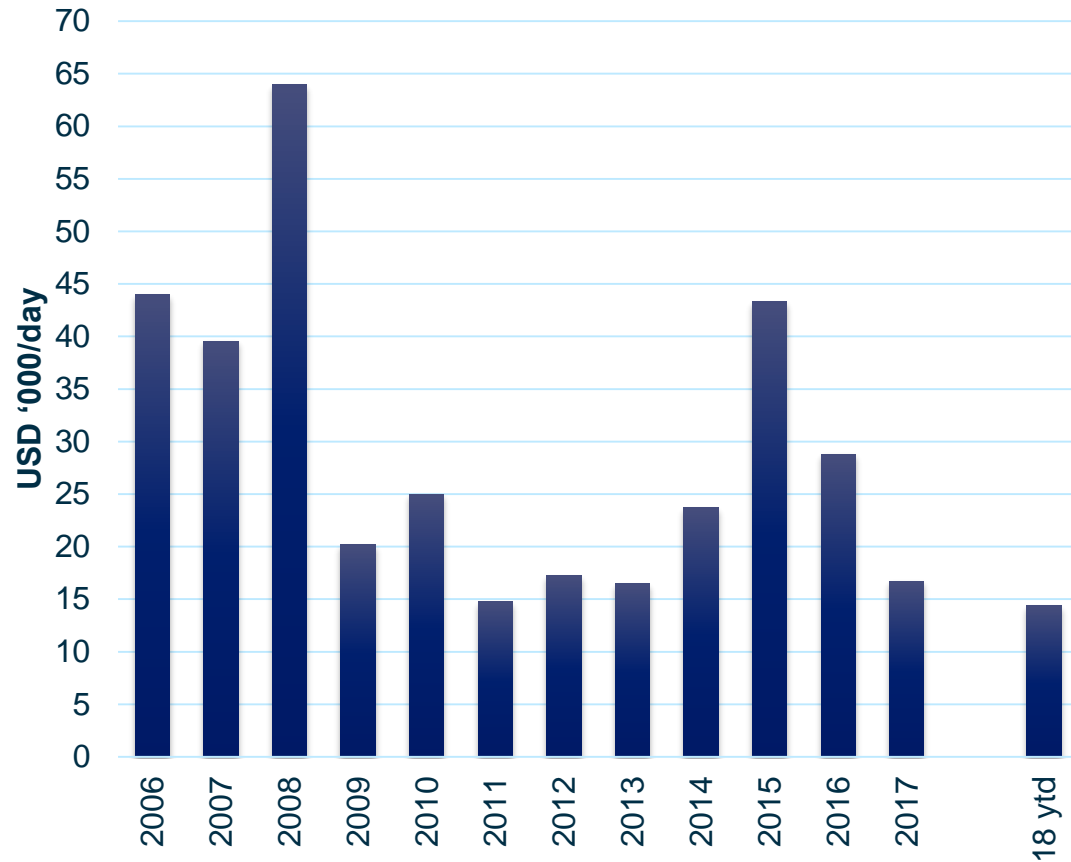

Tanker Market Index

Tanker market index - Annually

Tanker market index – Monthly

Source: Clarksons Platou

Clarksons Platou

Weekly tanker rates
 Updated per 23 November 2018 | By Jørn Bakkeland,
 Senior analyst, Oslo
 E-mail: jbd@Clarksons.com | www.clarksons.com

Tanker Market Index

Tanker rates – Single voyages in \$ '000 per day

	YTD 17	YTD 18	Last week	This week
VLCC	23.2	17.6	44.8	46.5
Suezmax	16.9	17.9	48.4	56.4
Aframax	13.5	14.2	28.4	27.6
Pmax	11.1	10.5	16.1	15.1
LR2	11.0	10.5	15.2	15.7
LR1	9.4	8.6	11.5	11.9
MR	12.9	10.7	14.1	15.6
Index *	16.9	14.4	33.6	35.7