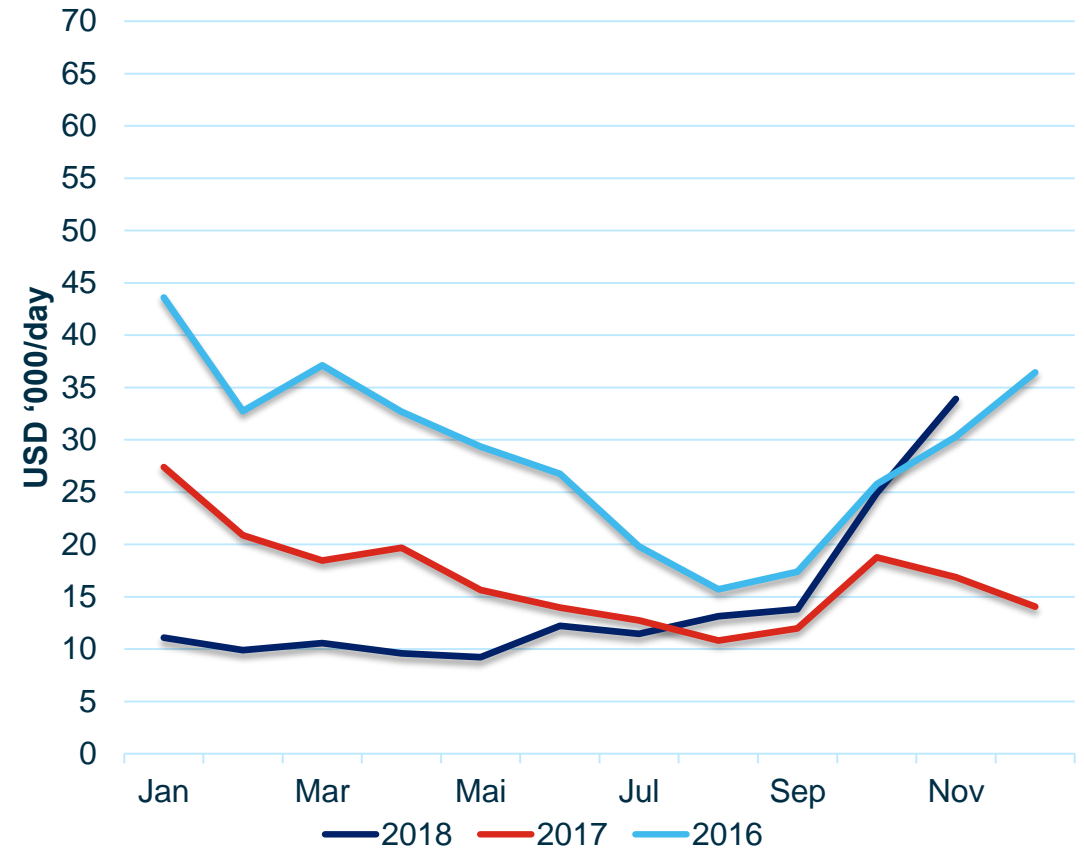

Tanker Market Index

Tanker market index - Annually

Tanker market index – Monthly

Source: Clarksons Platou

Clarksons Platou

Weekly tanker rates
 Updated per 23 November 2018 | By Jørn Bakkeland,
 Senior analyst, Oslo
 E-mail: jbd@Clarksons.com | www.clarksons.com

Tanker Market Index

Tanker rates – Single voyages in \$ '000 per day

	YTD 17	YTD 18	Last week	This week
VLCC	23.2	17.6	44.8	46.5
Suezmax	16.9	17.9	48.4	56.4
Aframax	13.5	14.2	28.4	27.6
Pmax	11.1	10.5	16.1	15.1
LR2	11.0	10.5	15.2	15.7
LR1	9.4	8.6	11.5	11.9
MR	12.9	10.7	14.1	15.6
Index *	16.9	14.4	33.6	35.7