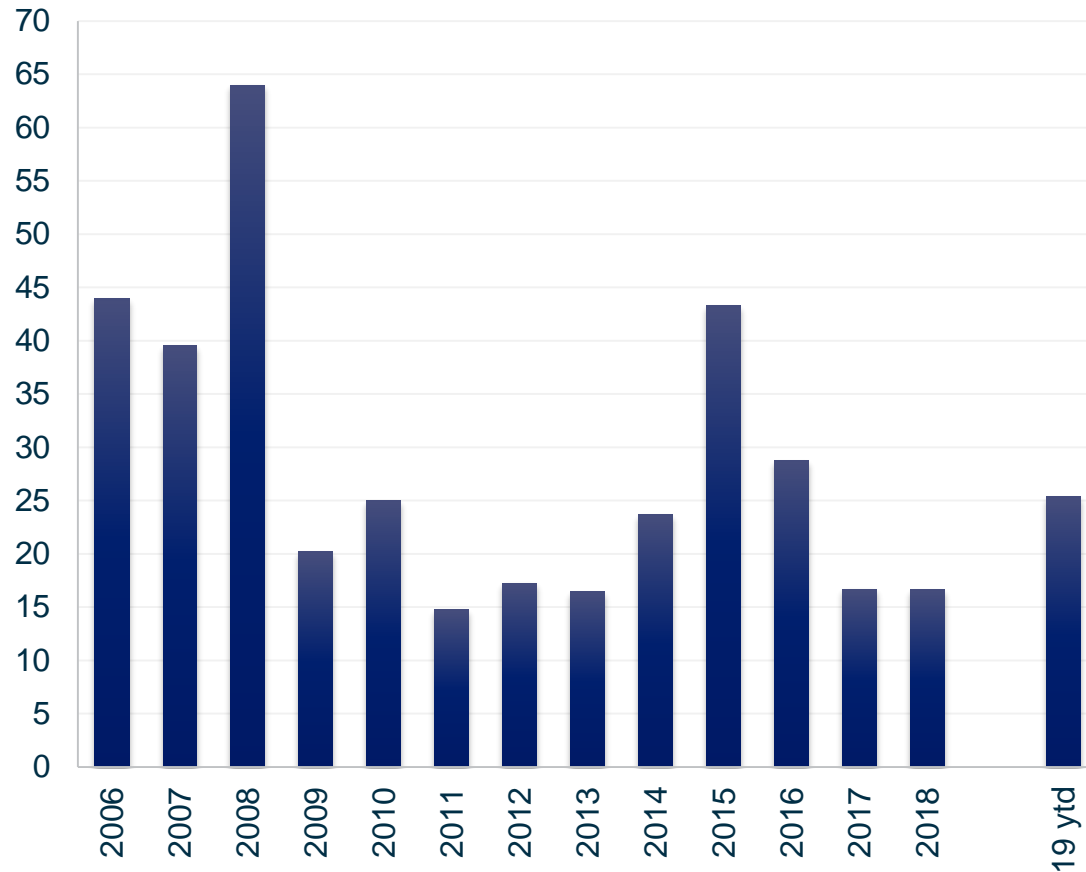

Tanker Market Index

Tanker market index US\$ k/d- Annually

Tanker market index US\$ k/d- Monthly

Source: Clarksons Platou

Tanker Market Index

Tanker rates – Single voyages in US\$ k/d

	YTD 18	YTD 19	Last week	This week
VLCC	12.8	27.9	22.3	16.9
Suezmax	10.5	33.1	26.6	24.0
Aframax	10.6	28.0	25.5	21.3
Pmax	11.2	21.0	17.9	17.3
LR2	8.5	24.7	23.5	22.4
LR1	6.5	20.2	15.9	15.1
MR	12.7	15.7	14.4	13.3
Index *	10.6	25.4	21.1	17.6

* Segment weighted average

Source: Clarksons Platou