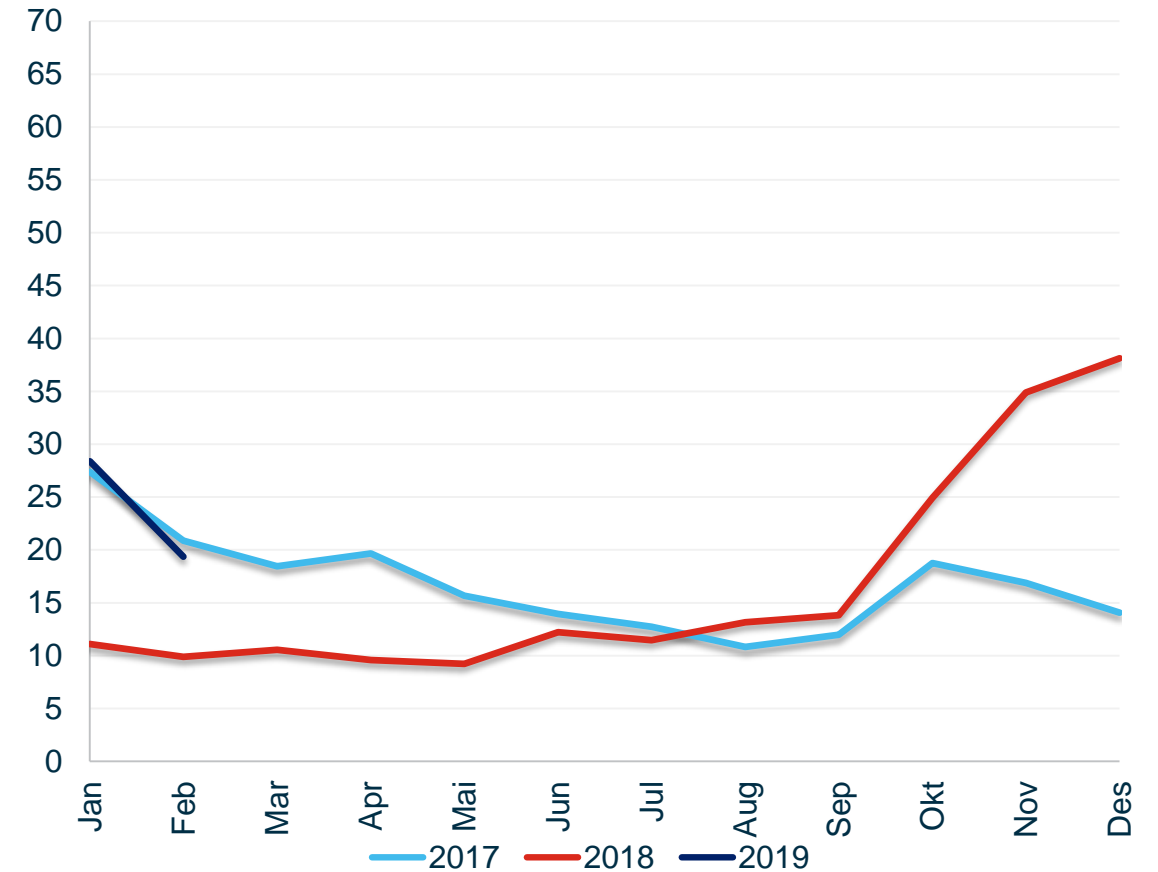

Tanker Market Index

Tanker market index US\$ k/d- Annually

Tanker market index US\$ k/d- Monthly

Source: Clarksons Platou

Tanker Market Index

Tanker rates – Single voyages in US\$ k/d

	YTD 18	YTD 19	Last week	This week
VLCC	12.8	27.9	22.3	16.9
Suezmax	10.5	33.1	26.6	24.0
Aframax	10.6	28.0	25.5	21.3
Pmax	11.2	21.0	17.9	17.3
LR2	8.5	24.7	23.5	22.4
LR1	6.5	20.2	15.9	15.1
MR	12.7	15.7	14.4	13.3
Index *	10.6	25.4	21.1	17.6

* Segment weighted average

Source: Clarksons Platou