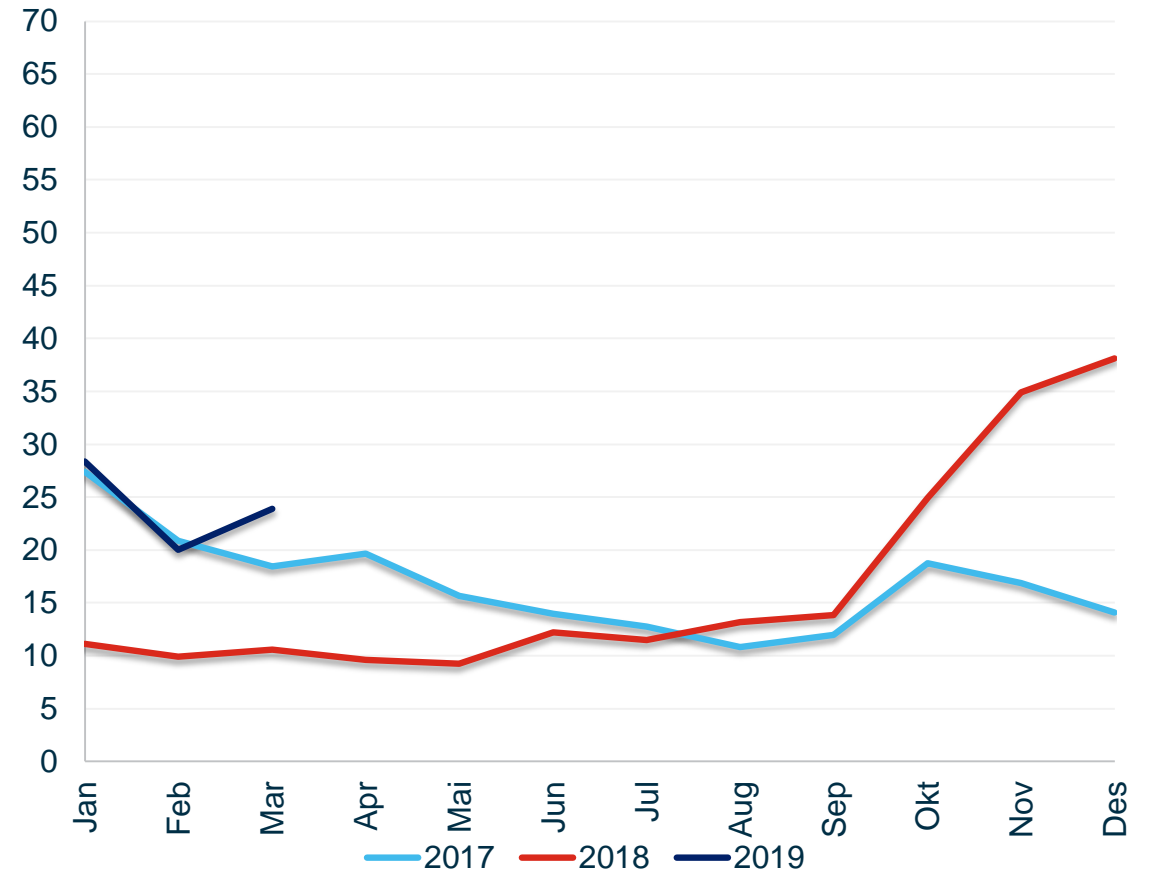

Tanker Market Index

Tanker market index US\$ k/d- Annually

Tanker market index US\$ k/d- Monthly

Source: Clarksons Platou

Tanker Market Index

Tanker rates – Single voyages in US\$ k/d

	YTD 18	YTD 19	Last week	This week
VLCC	11.4	29.2	37.4	36.7
Suezmax	11.2	27.8	20.5	17.5
Aframax	11.1	25.0	18.3	19.0
Pmax	10.9	19.1	16.0	14.8
LR2	10.6	22.2	16.3	14.6
LR1	8.1	17.0	12.0	12.1
MR	13.0	15.0	12.7	12.1
Index *	10.5	24.1	24.3	23.5

* Segment weighted average

Source: Clarksons Platou