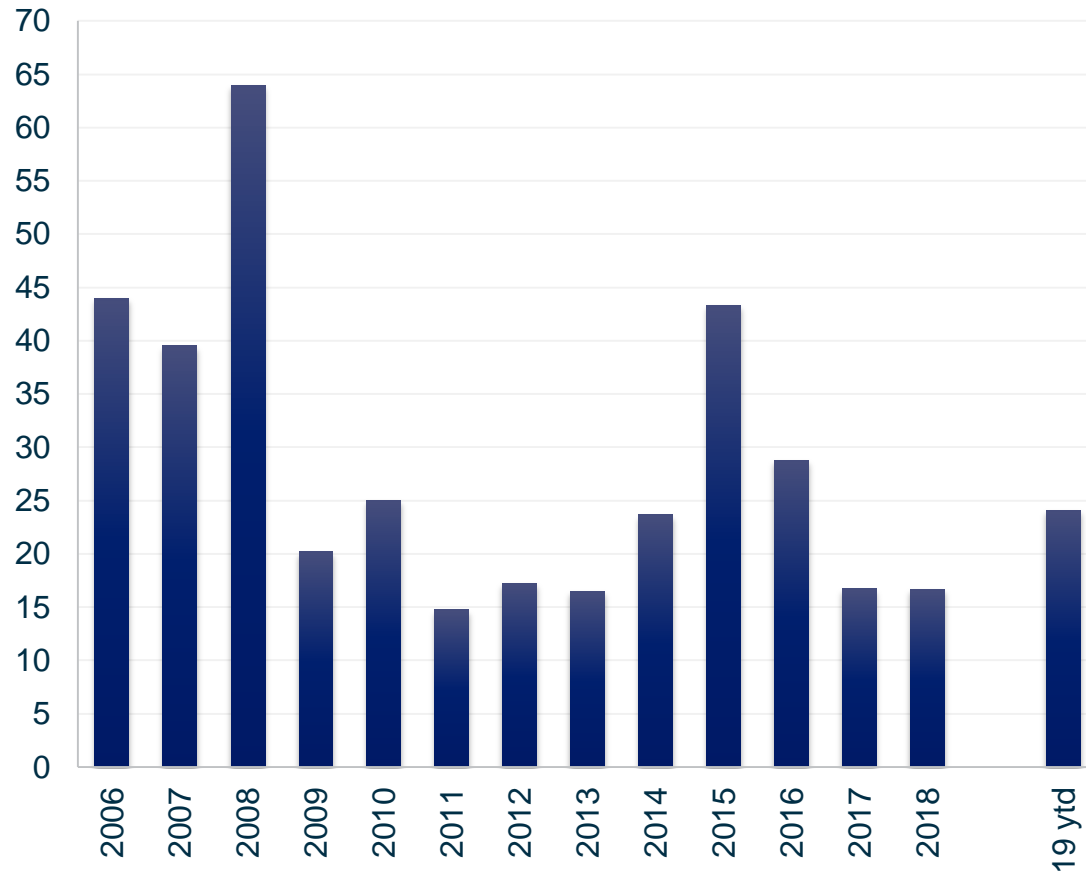

Tanker Market Index

Tanker market index US\$ k/d- Annually

Tanker market index US\$ k/d- Monthly

Source: Clarksons Platou

Tanker Market Index

Tanker rates – Single voyages in US\$ k/d

	YTD 18	YTD 19	Last week	This week
VLCC	11.4	29.2	37.4	36.7
Suezmax	11.2	27.8	20.5	17.5
Aframax	11.1	25.0	18.3	19.0
Pmax	10.9	19.1	16.0	14.8
LR2	10.6	22.2	16.3	14.6
LR1	8.1	17.0	12.0	12.1
MR	13.0	15.0	12.7	12.1
Index *	10.5	24.1	24.3	23.5

* Segment weighted average

Source: Clarksons Platou