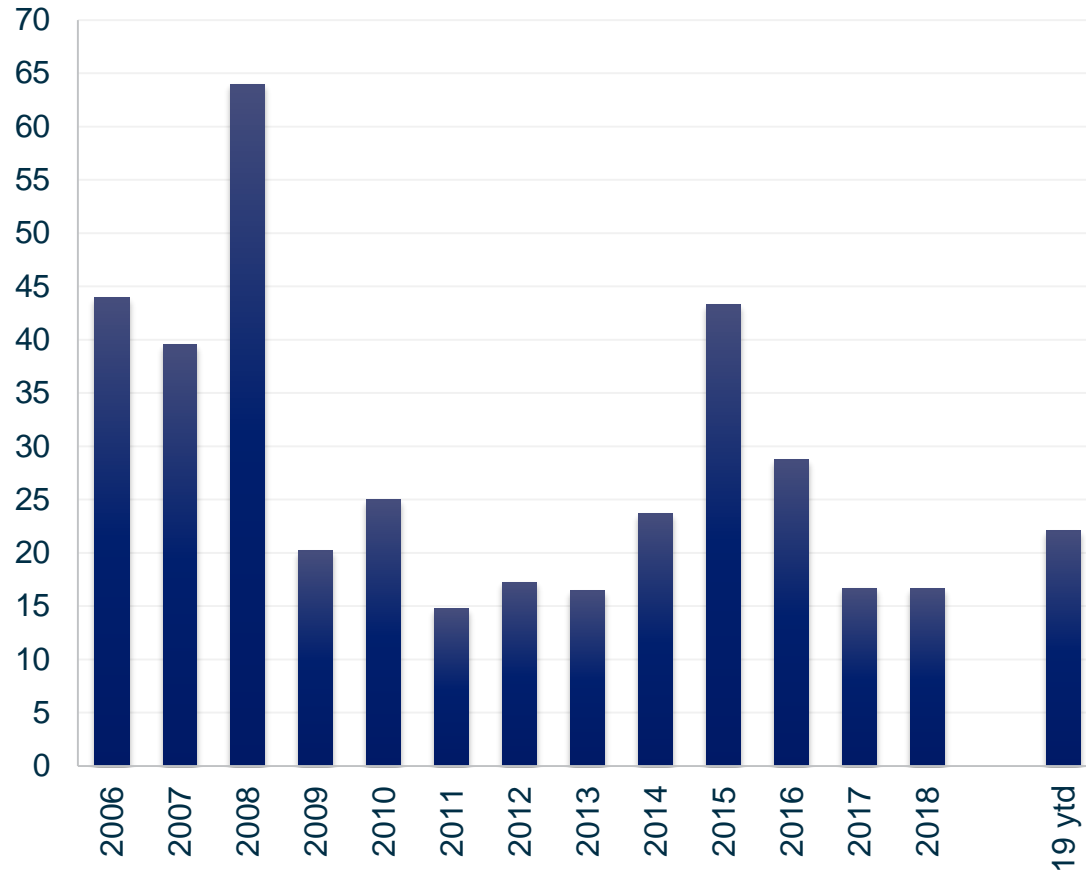

Tanker Market Index

Tanker market index US\$ k/d- Annually

Tanker market index US\$ k/d- Monthly

Source: Clarksons Platou

Tanker Market Index

Tanker rates – Single voyages in US\$ k/d

	YTD 18	YTD 19	Last week	This week
VLCC	11.9	27.2	18.6	11.2
Suezmax	11.2	23.3	10.1	13.7
Aframax	10.2	23.2	17.9	16.2
Pmax	10.5	17.8	14.4	13.6
LR2	11.0	20.1	16.4	14.7
LR1	8.8	15.6	12.3	11.0
MR	12.5	15.0	16.5	14.6
Index *	10.6	22.1	15.3	12.2

* Segment weighted average

Source: Clarksons Platou