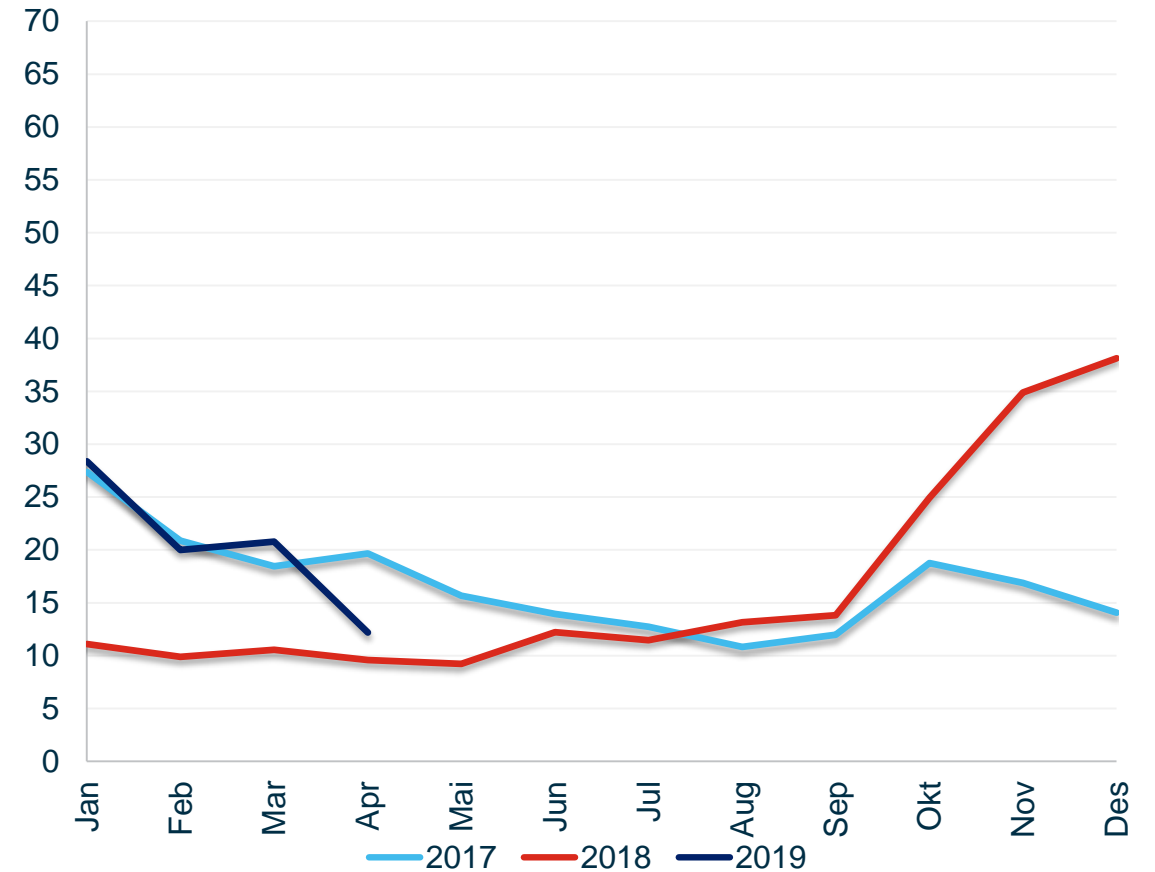

Tanker Market Index

Tanker market index US\$ k/d- Annually

Tanker market index US\$ k/d- Monthly

Source: Clarksons Platou

Tanker Market Index

Tanker rates – Single voyages in US\$ k/d

	YTD 18	YTD 19	Last week	This week
VLCC	11.9	27.2	18.6	11.2
Suezmax	11.2	23.3	10.1	13.7
Aframax	10.2	23.2	17.9	16.2
Pmax	10.5	17.8	14.4	13.6
LR2	11.0	20.1	16.4	14.7
LR1	8.8	15.6	12.3	11.0
MR	12.5	15.0	16.5	14.6
Index *	10.6	22.1	15.3	12.2

* Segment weighted average

Source: Clarksons Platou