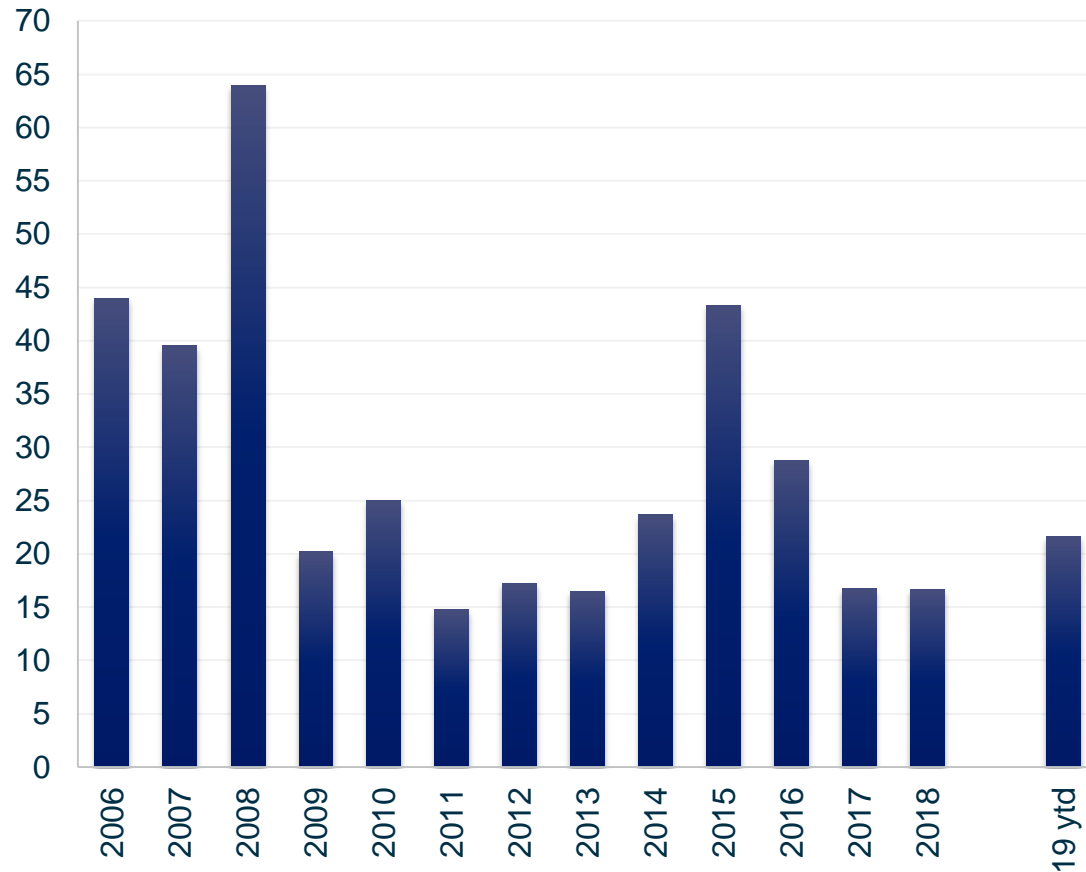

Tanker Market Index

Tanker market index US\$ k/d- Annually

Tanker market index US\$ k/d- – Monthly

Source: Clarksons Platou

Tanker Market Index

Tanker rates – Single voyages in US\$ k/d

	YTD 18	YTD 19	Last week	This week
VLCC	11.7	26.3	11.2	13.0
Suezmax	11.0	23.5	13.7	25.8
Aframax	10.1	22.6	16.2	15.0
Pmax	10.3	17.4	13.6	12.9
LR2	10.8	19.7	14.7	13.9
LR1	8.8	15.2	11.0	8.7
MR	12.4	14.9	14.6	13.4
Index *	10.4	21.6	12.2	14.4

* Segment weighted average

Source: Clarksons Platou