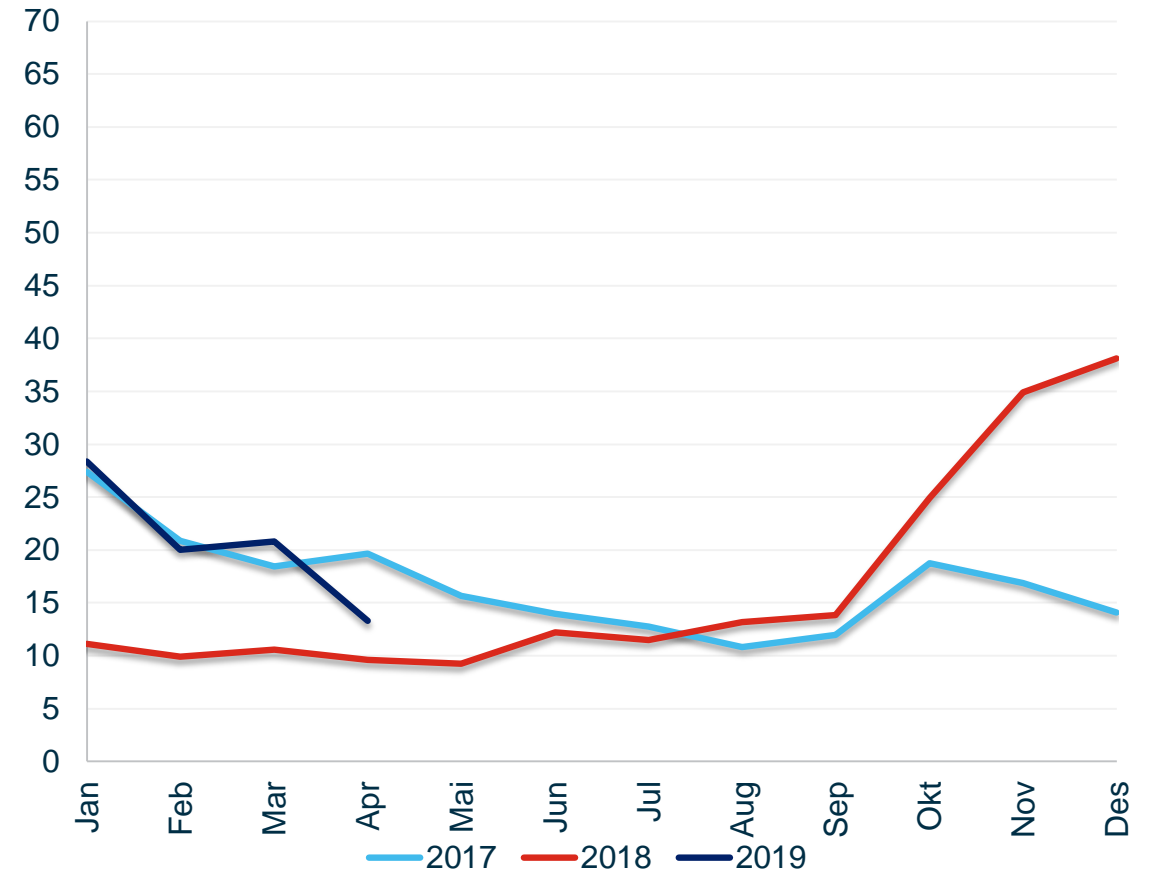

Tanker Market Index

Tanker market index US\$ k/d- Annually

Tanker market index US\$ k/d- – Monthly

Source: Clarksons Platou

Tanker Market Index

Tanker rates – Single voyages in US\$ k/d

	YTD 18	YTD 19	Last week	This week
VLCC	11.7	26.3	11.2	13.0
Suezmax	11.0	23.5	13.7	25.8
Aframax	10.1	22.6	16.2	15.0
Pmax	10.3	17.4	13.6	12.9
LR2	10.8	19.7	14.7	13.9
LR1	8.8	15.2	11.0	8.7
MR	12.4	14.9	14.6	13.4
Index *	10.4	21.6	12.2	14.4

* Segment weighted average

Source: Clarksons Platou