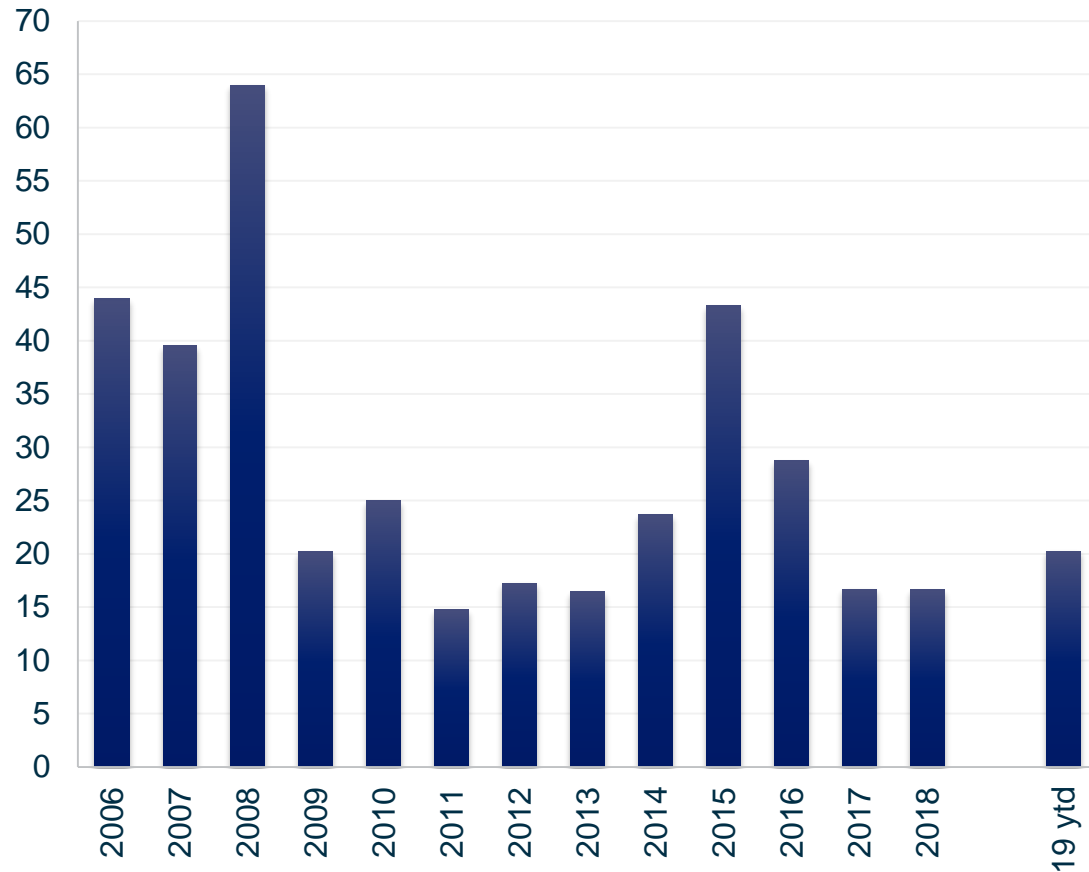

# Tanker Market Index

Tanker market index US\$ k/d- Annually

Tanker market index US\$ k/d- Monthly

Source: Clarksons Platou

# Tanker Market Index

## Tanker rates – Single voyages in US\$ k/d

	YTD 18	YTD 19	Last week	This week
VLCC	11.0	23.4	10.5	9.5
Suezmax	11.6	22.6	16.5	18.7
Aframax	9.7	21.7	18.0	22.8
Pmax	10.0	16.3	11.5	11.5
LR2	10.1	18.9	17.6	17.1
LR1	8.8	14.1	10.9	13.9
MR	12.4	14.3	11.1	11.8
Index *	10.1	19.9	12.4	13.4

\* Segment weighted average

Source: Clarksons Platou