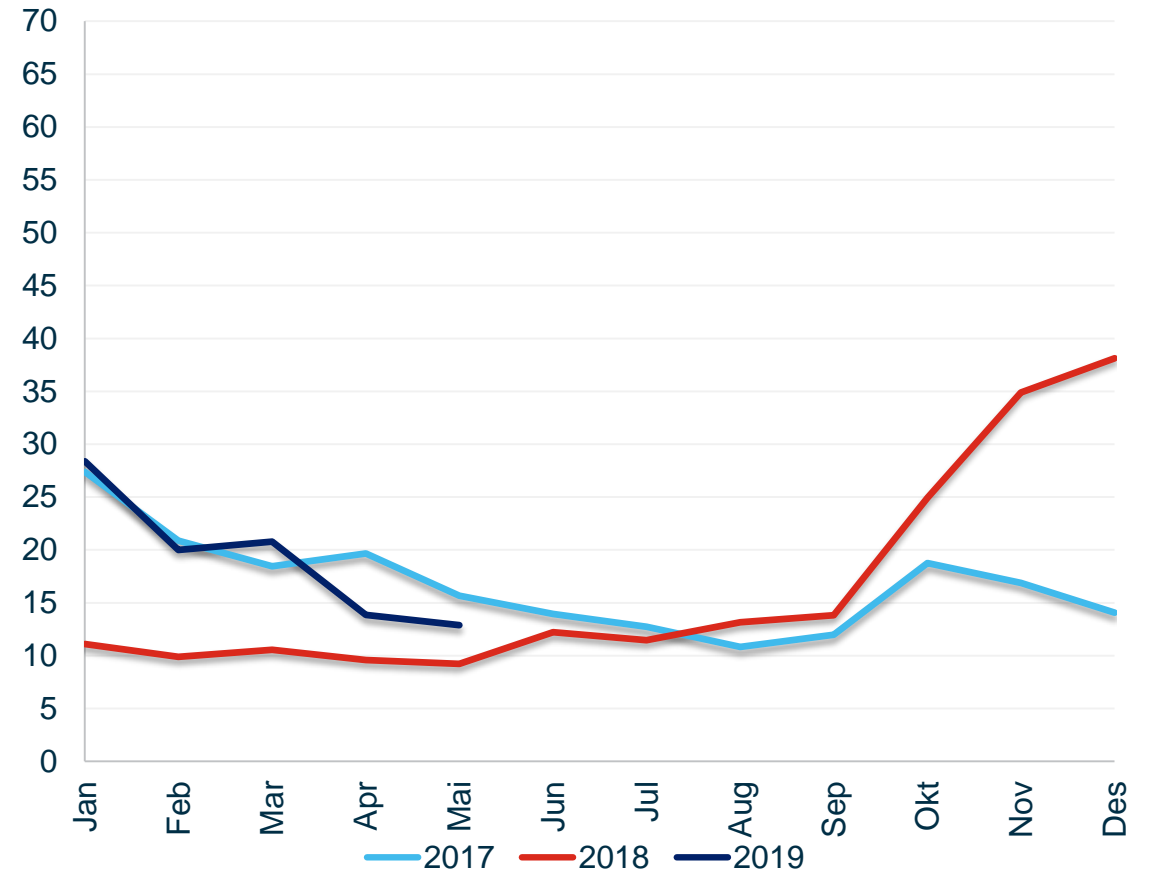

# Tanker Market Index

Tanker market index US\$ k/d- Annually

Tanker market index US\$ k/d- Monthly

Source: Clarksons Platou

# Tanker Market Index

## Tanker rates – Single voyages in US\$ k/d

	YTD 18	YTD 19	Last week	This week
VLCC	11.0	23.4	10.5	9.5
Suezmax	11.6	22.6	16.5	18.7
Aframax	9.7	21.7	18.0	22.8
Pmax	10.0	16.3	11.5	11.5
LR2	10.1	18.9	17.6	17.1
LR1	8.8	14.1	10.9	13.9
MR	12.4	14.3	11.1	11.8
Index *	10.1	19.9	12.4	13.4