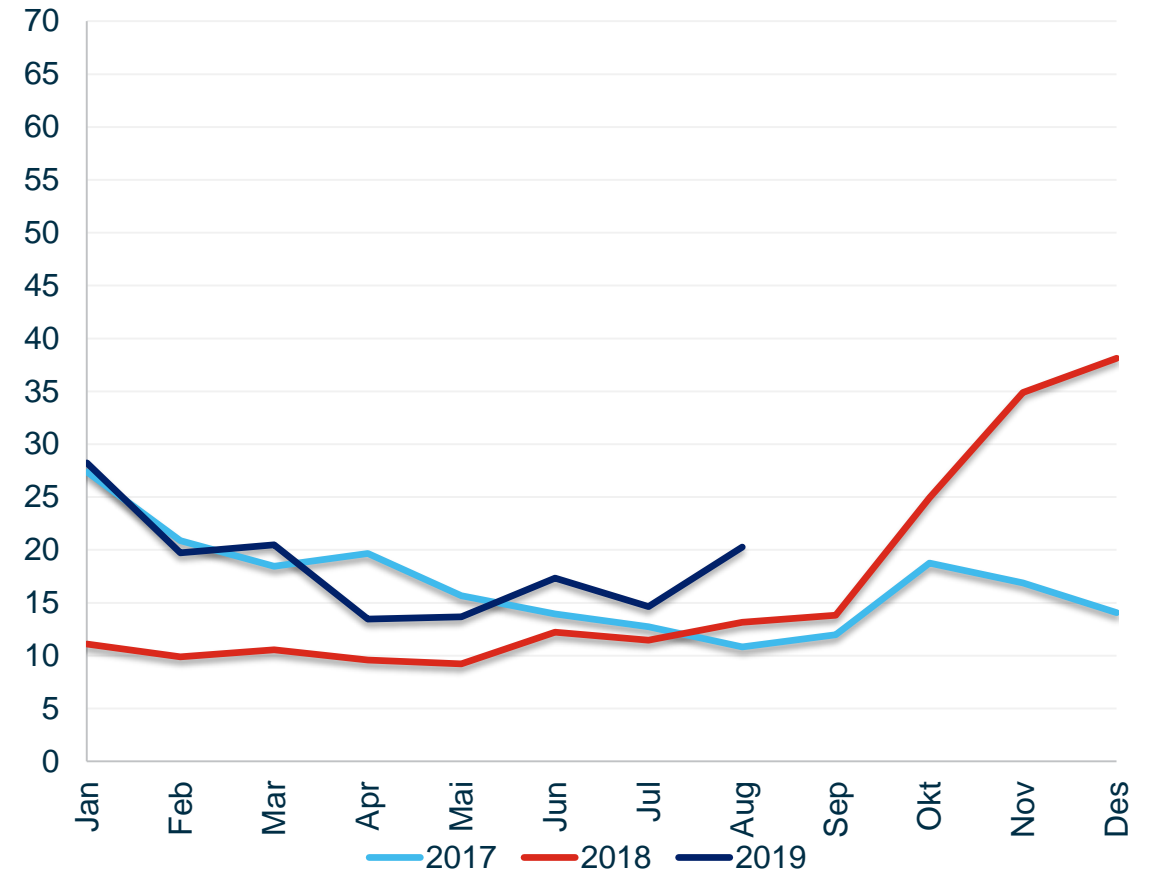

Tanker Market Index

Tanker market index US\$ k/d- Annually

Tanker market index US\$ k/d- Monthly

Source: Clarksons Platou

Tanker Market Index

Tanker rates – Single voyages in US\$ k/d

	YTD 18	YTD 19	Last week	This week
VLCC	12.3	22.1	31.9	38.8
Suezmax	13.3	19.5	17.1	18.9
Aframax	11.3	20.2	17.0	15.8
Pmax	9.5	14.4	13.2	12.7
LR2	10.2	17.6	20.1	20.7
LR1	8.4	13.5	13.6	14.5
MR	10.7	13.0	12.3	12.0
Index *	10.9	18.4	21.6	24.5

* Segment weighted average

Source: Clarksons Platou