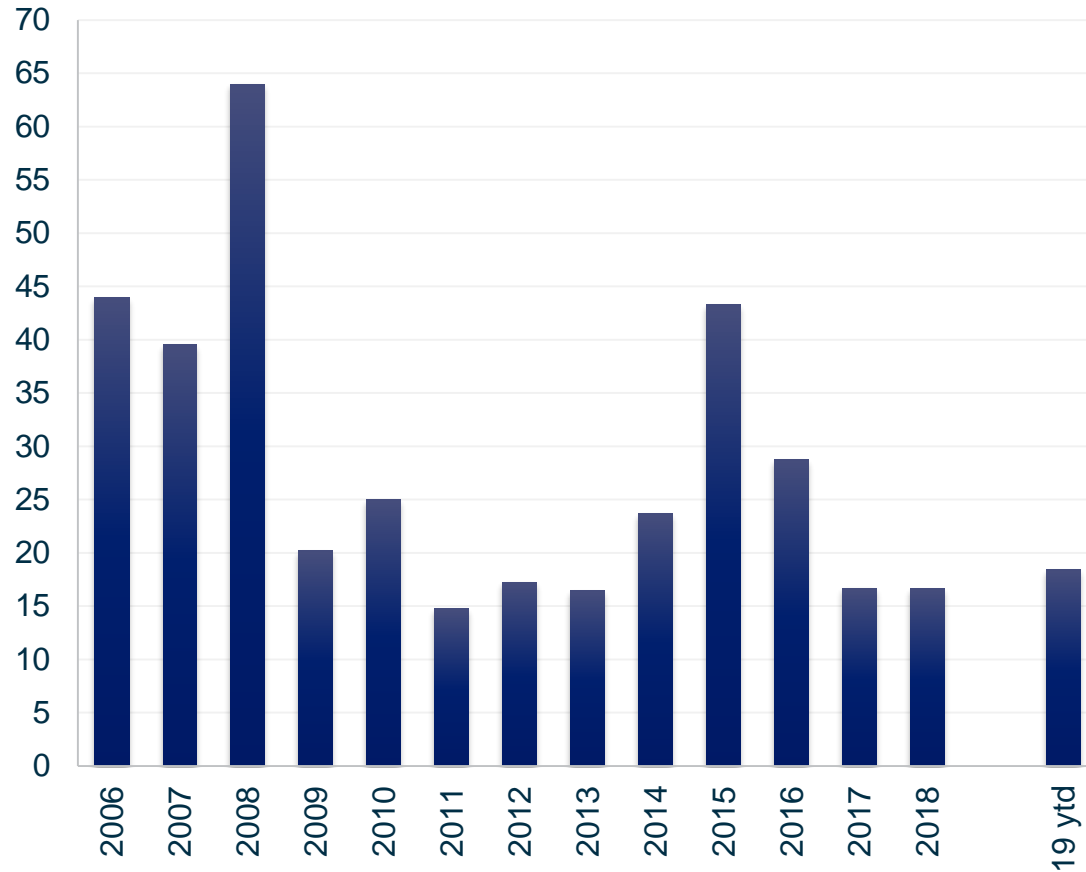

Tanker Market Index

Tanker market index US\$ k/d- Annually

Tanker market index US\$ k/d- Monthly

Source: Clarksons Platou

Tanker Market Index

Tanker rates – Single voyages in US\$ k/d

	YTD 18	YTD 19	Last week	This week
VLCC	12.3	22.1	31.9	38.8
Suezmax	13.3	19.5	17.1	18.9
Aframax	11.3	20.2	17.0	15.8
Pmax	9.5	14.4	13.2	12.7
LR2	10.2	17.6	20.1	20.7
LR1	8.4	13.5	13.6	14.5
MR	10.7	13.0	12.3	12.0
Index *	10.9	18.4	21.6	24.5

* Segment weighted average

Source: Clarksons Platou