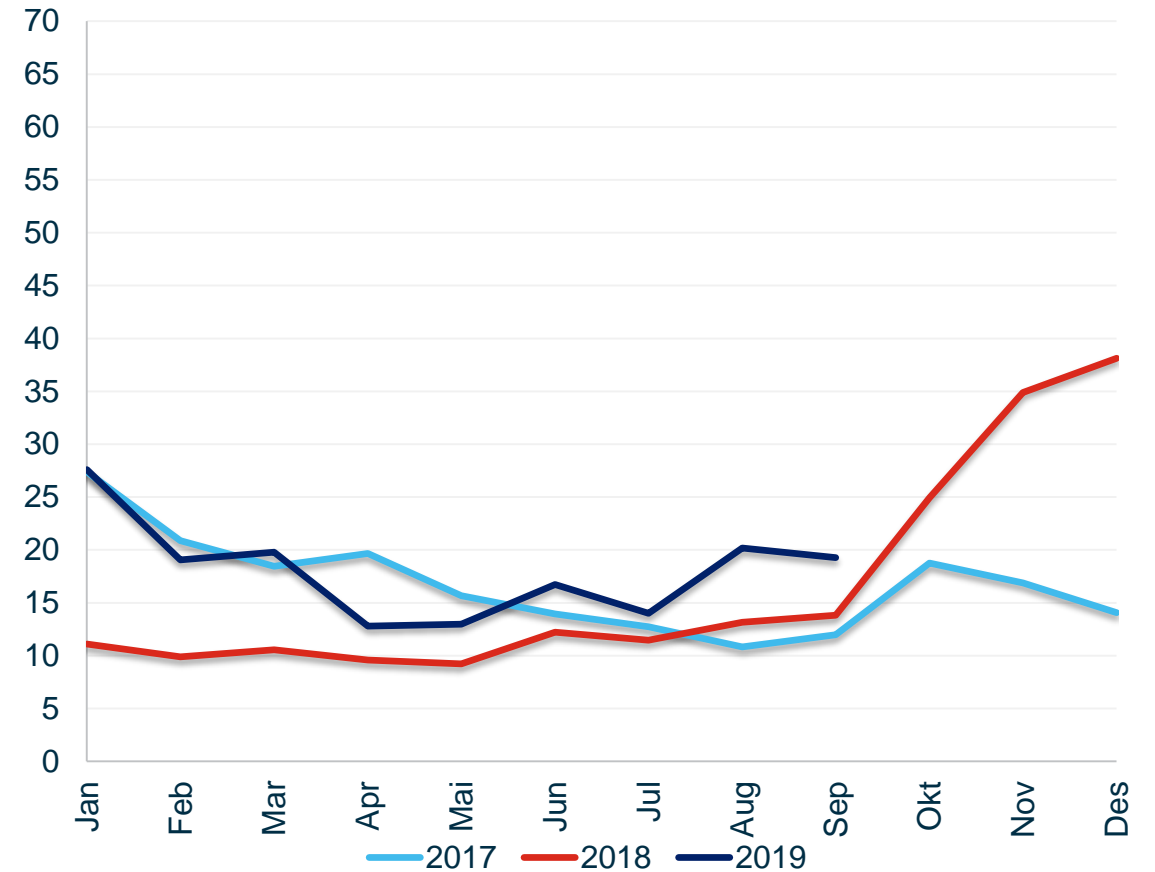

Tanker Market Index

Tanker market index US\$ k/d- Annually

Tanker market index US\$ k/d- – Monthly

Source: Clarksons Platou

Tanker Market Index

Tanker rates – Single voyages in US\$ k/d

	YTD 18	YTD 19	Last week	This week
VLCC	12.5	22.5	33.2	25.5
Suezmax	13.5	19.5	19.4	17.8
Aframax	11.3	16.1	13.5	18.5
Pmax	9.7	14.2	12.4	11.0
LR2	10.1	17.7	20.0	19.1
LR1	8.3	13.6	16.6	14.9
MR	10.6	13.0	12.3	11.9
Index *	11.0	17.9	22.1	19.3

* Segment weighted average

Source: Clarksons Platou