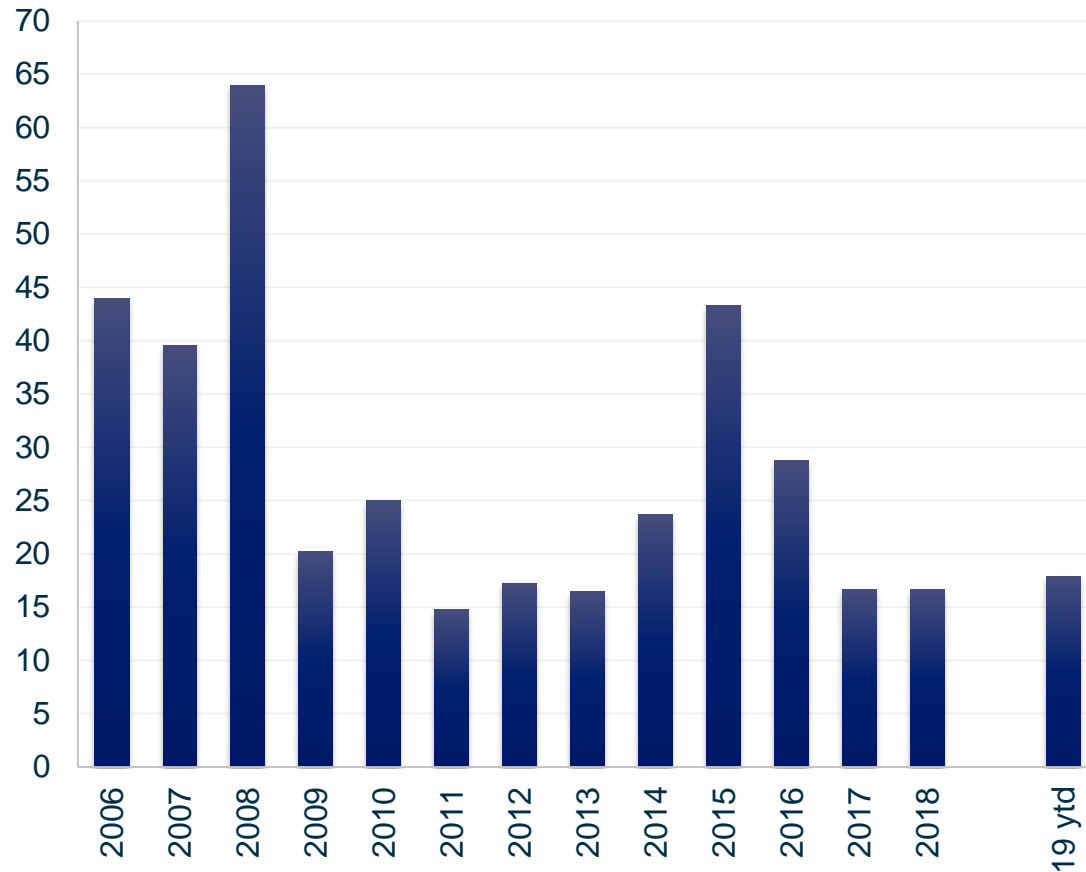

Tanker Market Index

Tanker market index US\$ k/d- Annually

Tanker market index US\$ k/d- – Monthly

Source: Clarksons Platou

Tanker Market Index

Tanker rates – Single voyages in US\$ k/d

	YTD 18	YTD 19	Last week	This week
VLCC	12.5	22.5	33.2	25.5
Suezmax	13.5	19.5	19.4	17.8
Aframax	11.3	16.1	13.5	18.5
Pmax	9.7	14.2	12.4	11.0
LR2	10.1	17.7	20.0	19.1
LR1	8.3	13.6	16.6	14.9
MR	10.6	13.0	12.3	11.9
Index *	11.0	17.9	22.1	19.3

* Segment weighted average

Source: Clarksons Platou