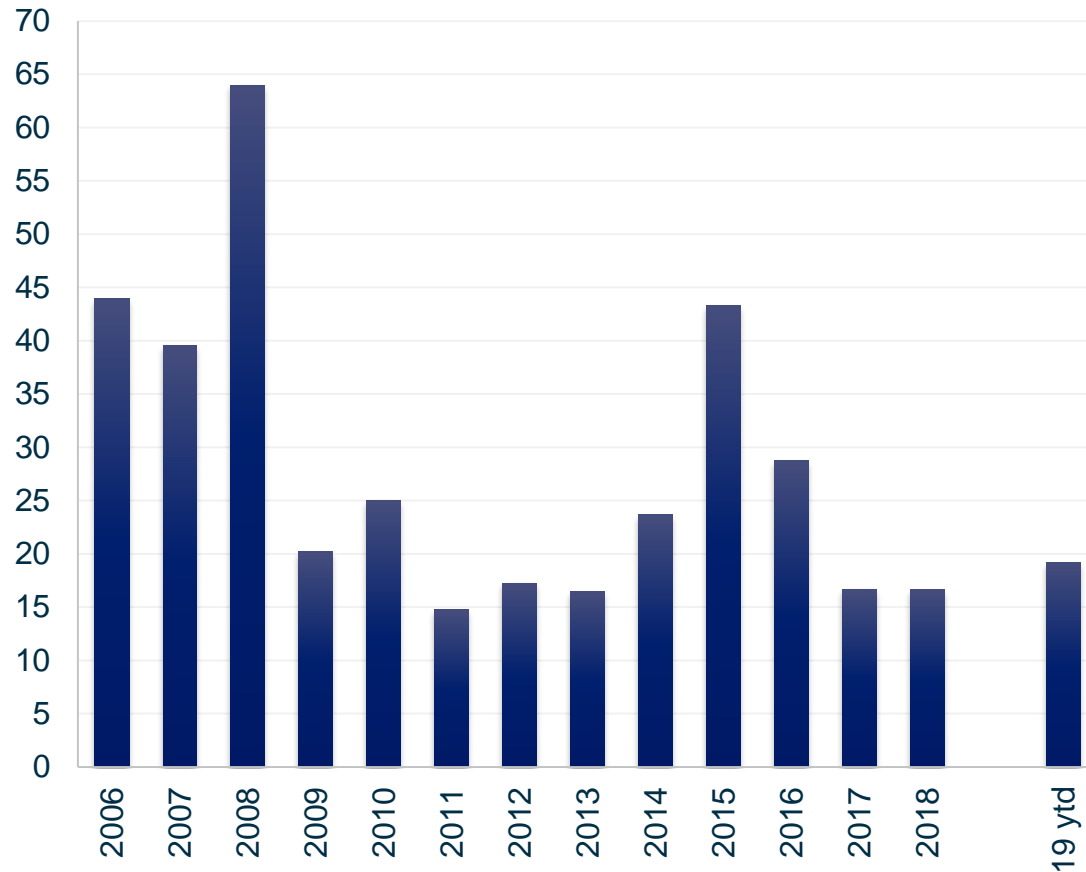

Tanker Market Index

Tanker market index US\$ k/d - Annually

Tanker market index US\$ k/d - Monthly

Source: Clarksons Platou

Tanker Market Index

Tanker rates – Single voyages in US\$ k/d

	YTD 18	YTD 19	Last week	This week
VLCC	13,4	24,8	45,5	70,3
Suezmax	14,0	20,9	30,0	64,3
Aframax	11,7	17,1	25,1	39,0
Pmax	9,9	14,0	12,2	15,3
LR2	10,1	17,8	16,3	28,1
LR1	8,3	13,4	9,4	13,7
MR	10,4	12,7	9,6	11,9
Index *	11,5	19,2	29,7	48,8

* Segment weighted average

Source: Clarksons Platou