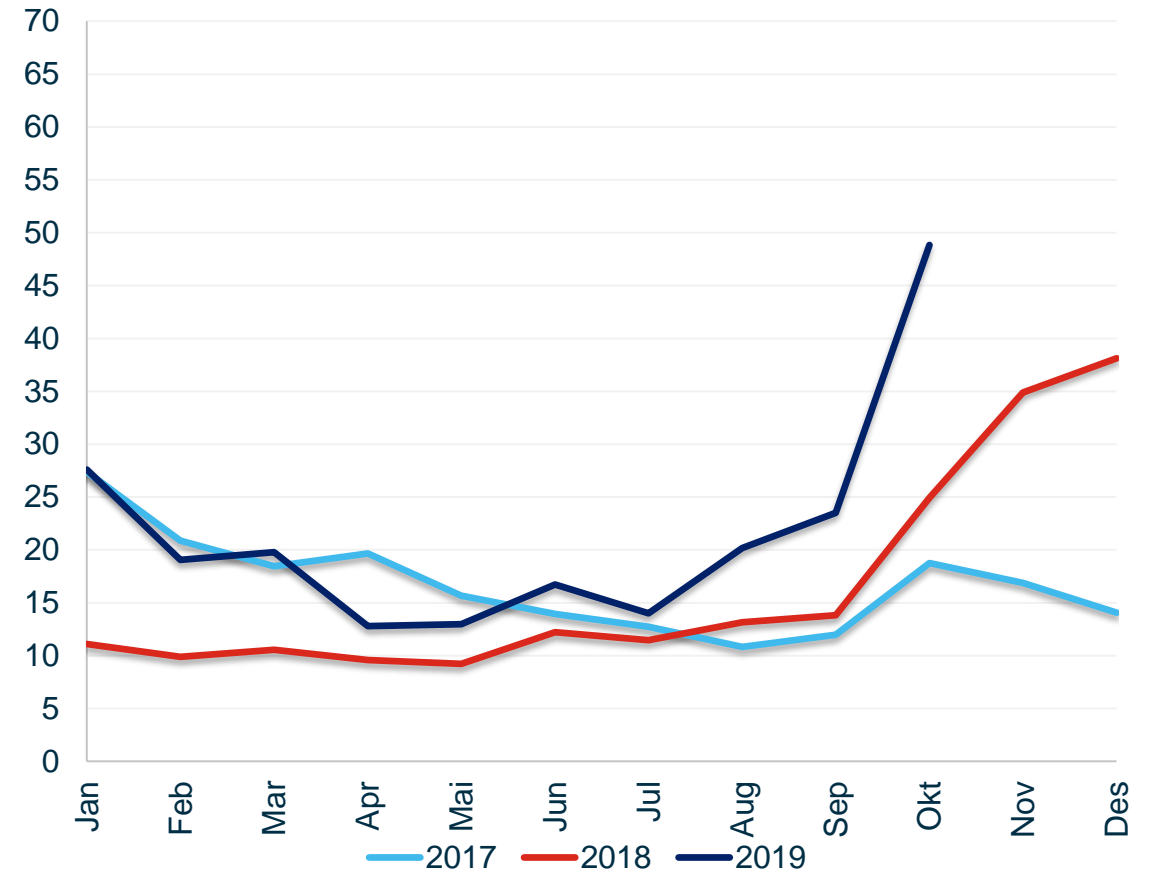

Tanker Market Index

Tanker market index US\$ k/d - Annually

Tanker market index US\$ k/d - Monthly

Source: Clarksons Platou

Tanker Market Index

Tanker rates – Single voyages in US\$ k/d

	YTD 18	YTD 19	Last week	This week
VLCC	13,4	24,8	45,5	70,3
Suezmax	14,0	20,9	30,0	64,3
Aframax	11,7	17,1	25,1	39,0
Pmax	9,9	14,0	12,2	15,3
LR2	10,1	17,8	16,3	28,1
LR1	8,3	13,4	9,4	13,7
MR	10,4	12,7	9,6	11,9
Index *	11,5	19,2	29,7	48,8

* Segment weighted average

Source: Clarksons Platou