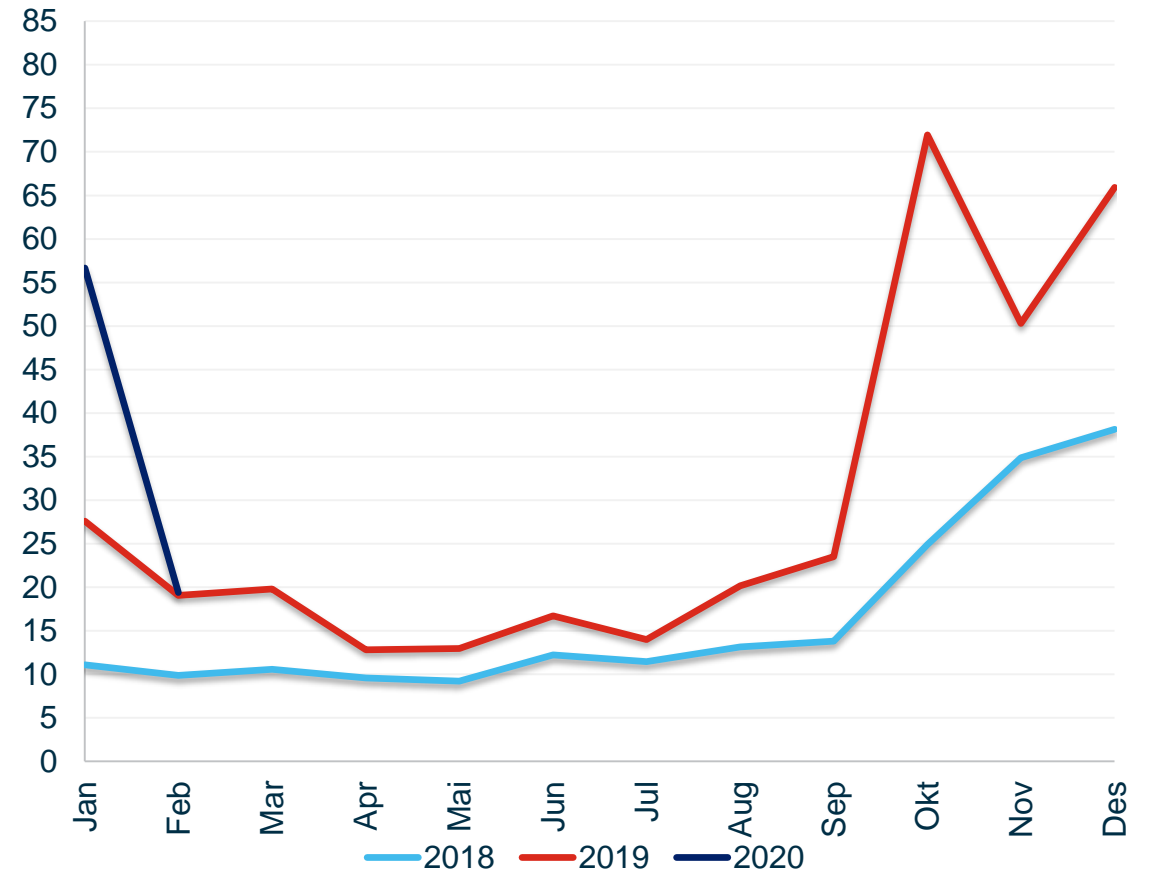

Tanker Market Index

Tanker market index US\$ k/d - Annually

Tanker market index US\$ k/d - Monthly

Source: Clarksons Platou

Tanker Market Index

Tanker rates – Single voyages in US\$ k/d

	2019 ytd	2020 ytd	Last week	This week
VLCC	27.8	65.8	37.3	20.0
Suezmax	32.2	61.6	50.0	31.0
Aframax	24.0	54.3	29.9	21.3
Pmax^	27.6	71.0	55.0	26.5
LR2	24.7	21.3	10.7	11.3
LR1	20.2	18.0	9.2	8.5
MR	15.7	21.8	21.4	16.3
Index *	24.6	50.5	31.8	19.4

* Segment weighted average

^ Based on Caribs/US route only

Source: Clarksons Platou