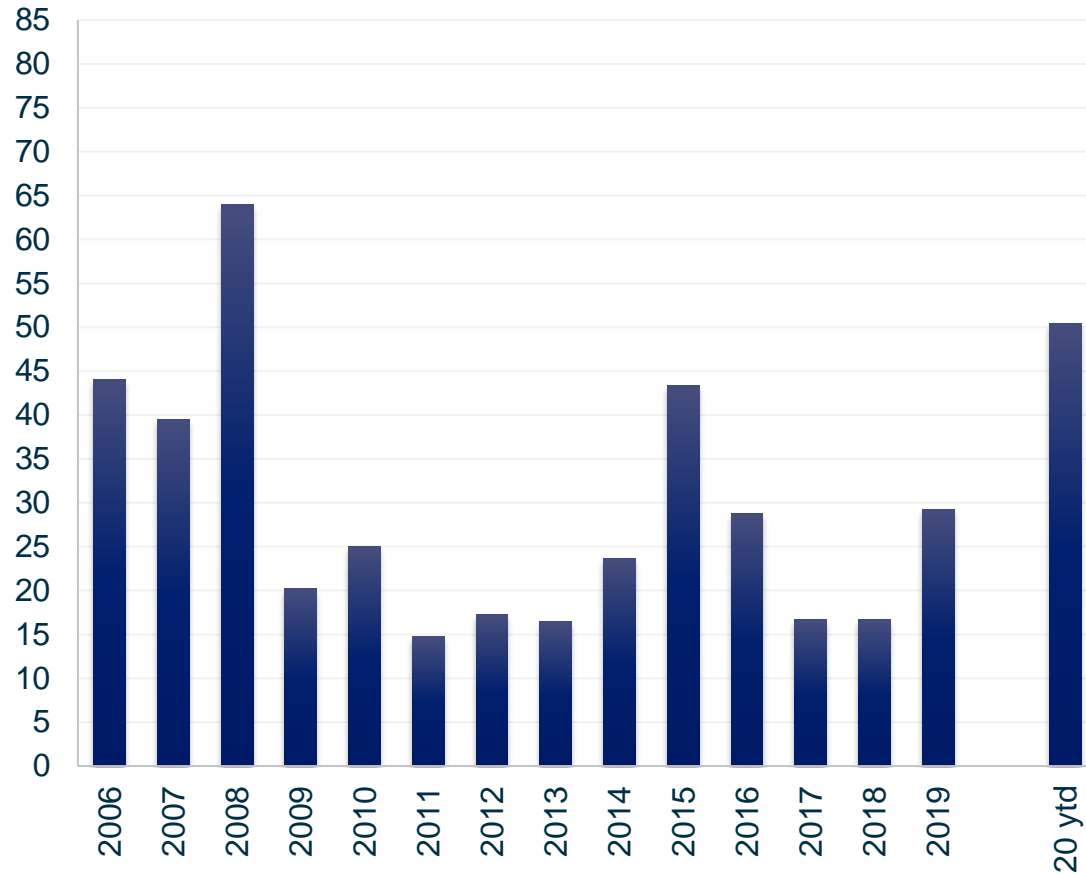

Tanker Market Index

Tanker market index US\$ k/d - Annually

Tanker market index US\$ k/d - Monthly

Source: Clarksons Platou

Tanker Market Index

Tanker rates – Single voyages in US\$ k/d

	2019 ytd	2020 ytd	Last week	This week
VLCC	27.8	65.8	37.3	20.0
Suezmax	32.2	61.6	50.0	31.0
Aframax	24.0	54.3	29.9	21.3
Pmax^	27.6	71.0	55.0	26.5
LR2	24.7	21.3	10.7	11.3
LR1	20.2	18.0	9.2	8.5
MR	15.7	21.8	21.4	16.3
Index *	24.6	50.5	31.8	19.4

* Segment weighted average

^ Based on Caribs/US route only

Source: Clarksons Platou