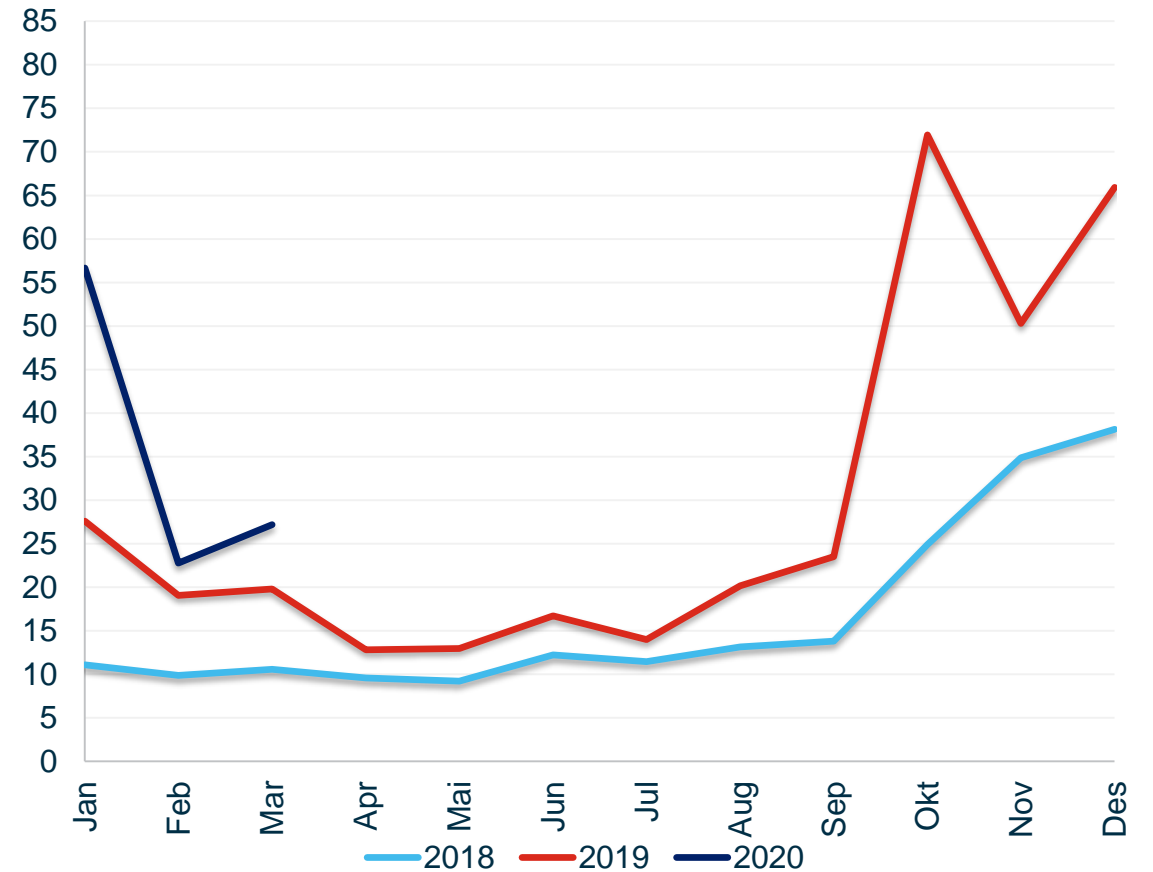

Tanker Market Index

Tanker market index US\$ k/d - Annually

Tanker market index US\$ k/d - Monthly

Source: Clarksons Platou

Tanker Market Index

Tanker rates – Single voyages in US\$ k/d

	2019 ytd	2020 ytd	Last week	This week
VLCC	29,1	50,3	32,0	32,6
Suezmax	26,6	49,1	29,9	28,7
Aframax	20,9	44,1	26,6	23,9
Pmax^	24,0	58,0	44,7	31,7
LR2	22,2	21,2	21,4	31,5
LR1	17,0	16,9	14,2	20,9
MR	15,0	20,9	19,7	23,1
Index *	23,3	40,2	26,4	27,2

* Segment weighted average

^ Based on Caribs/US route only

Source: Clarksons Platou