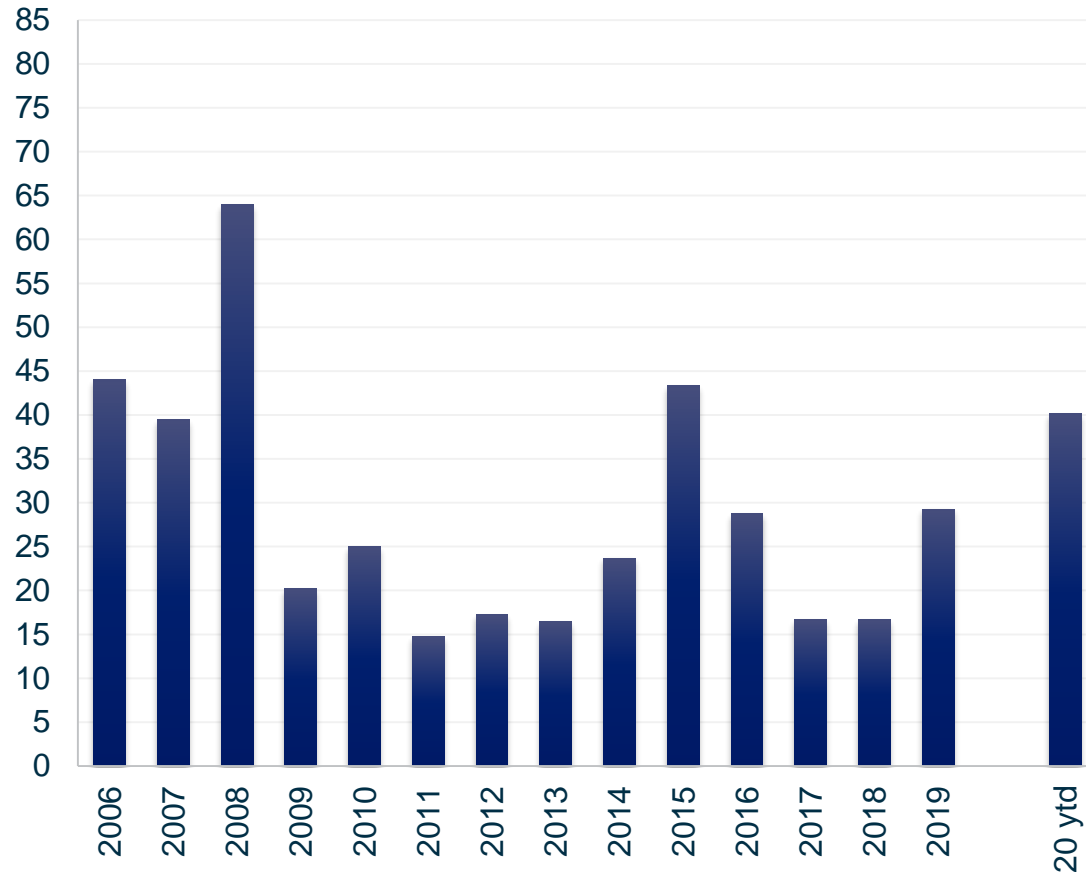

Tanker Market Index

Tanker market index US\$ k/d - Annually

Tanker market index US\$ k/d - Monthly

Source: Clarksons Platou

Tanker Market Index

Tanker rates – Single voyages in US\$ k/d

	2019 ytd	2020 ytd	Last week	This week
VLCC	29,1	50,3	32,0	32,6
Suezmax	26,6	49,1	29,9	28,7
Aframax	20,9	44,1	26,6	23,9
Pmax^	24,0	58,0	44,7	31,7
LR2	22,2	21,2	21,4	31,5
LR1	17,0	16,9	14,2	20,9
MR	15,0	20,9	19,7	23,1
Index *	23,3	40,2	26,4	27,2

* Segment weighted average

^ Based on Caribs/US route only

Source: Clarksons Platou