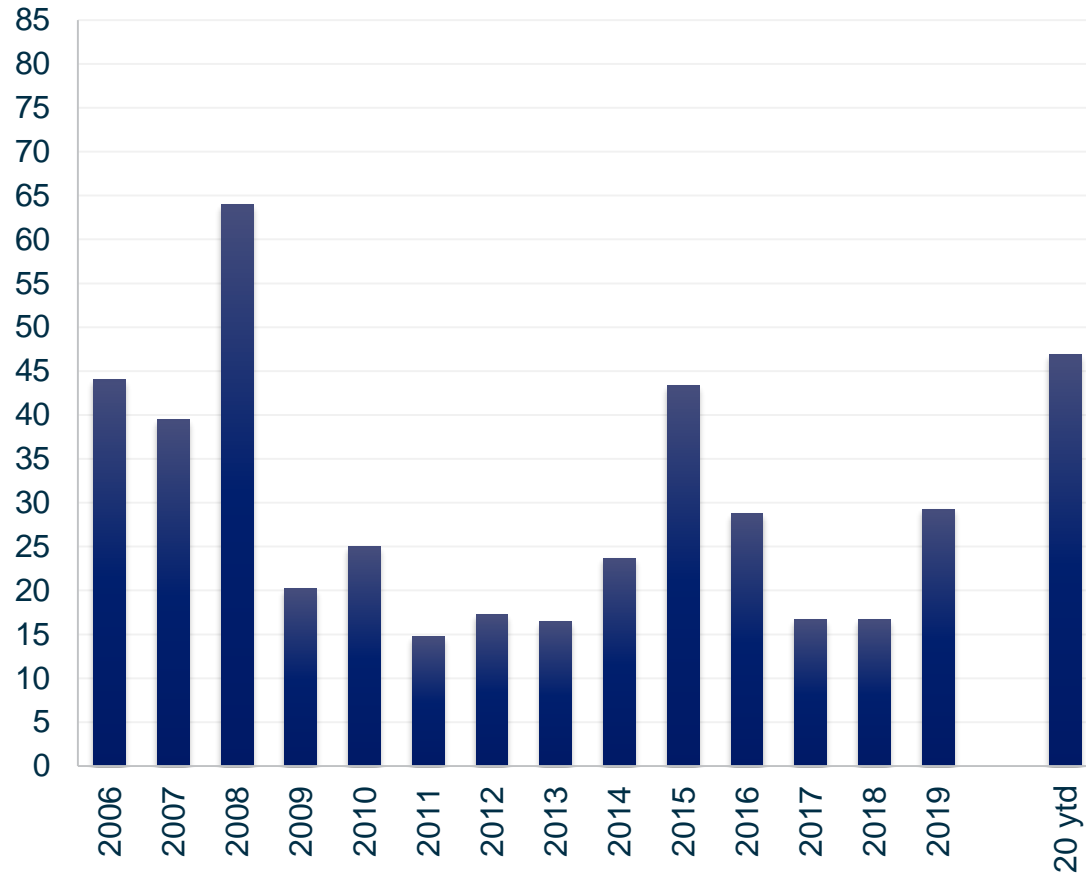

Tanker Market Index

Tanker market index US\$ k/d - Annually

Tanker market index US\$ k/d - Monthly

Source: Clarksons Platou

Tanker Market Index

Tanker rates – Single voyages in US\$ k/d

	2019 ytd	2020 ytd	Last week	This week
VLCC	29,4	65,4	32,6	217,3
Suezmax	25,3	51,3	28,7	73,2
Aframax	20,5	43,4	23,9	36,1
Pmax^	22,9	56,3	31,7	39,6
LR2	21,5	23,1	31,5	42,6
LR1	16,6	18,4	20,9	34,0
MR	14,8	21,2	23,1	24,8
Index *	23,0	46,8	27,2	113,6

* Segment weighted average

^ Based on Caribs/US route only

Source: Clarksons Platou