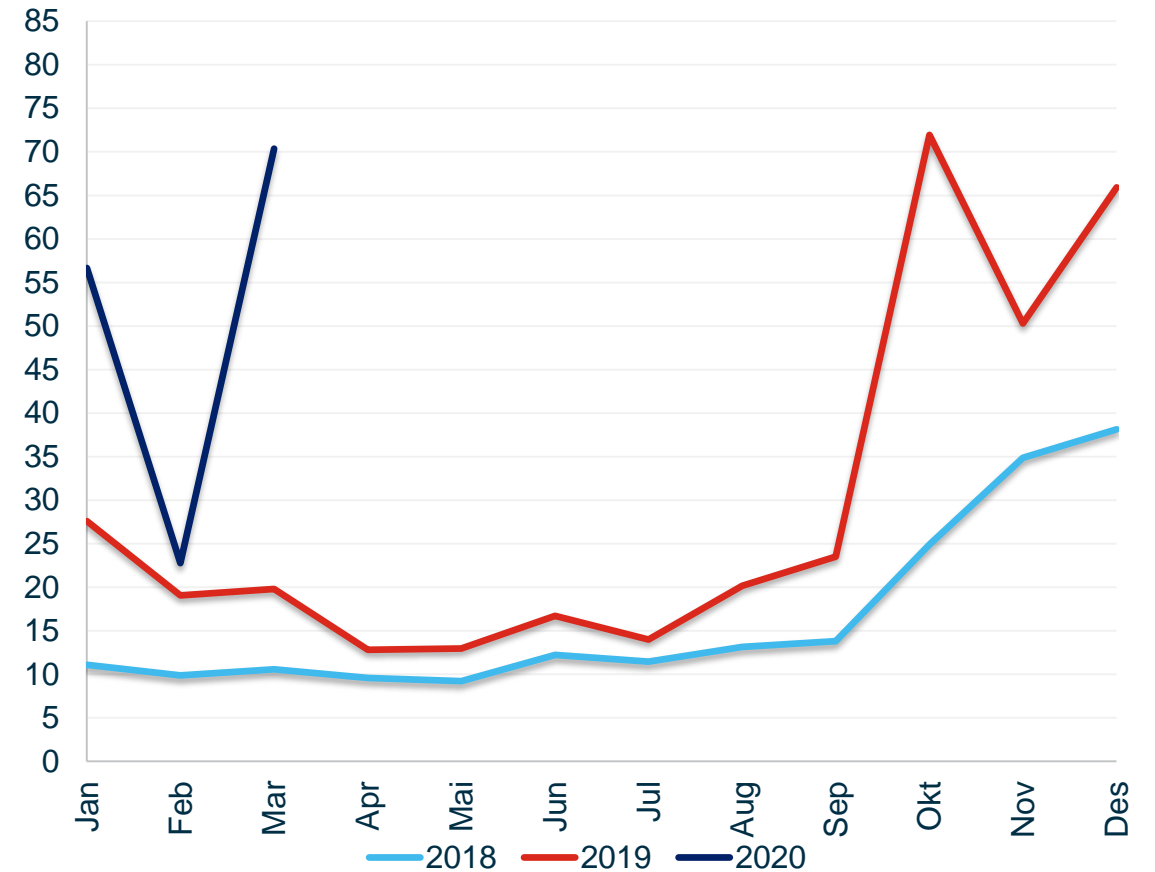

Tanker Market Index

Tanker market index US\$ k/d - Annually

Tanker market index US\$ k/d - Monthly

Source: Clarksons Platou

Tanker Market Index

Tanker rates – Single voyages in US\$ k/d

	2019 ytd	2020 ytd	Last week	This week
VLCC	29,4	65,4	32,6	217,3
Suezmax	25,3	51,3	28,7	73,2
Aframax	20,5	43,4	23,9	36,1
Pmax^	22,9	56,3	31,7	39,6
LR2	21,5	23,1	31,5	42,6
LR1	16,6	18,4	20,9	34,0
MR	14,8	21,2	23,1	24,8
Index *	23,0	46,8	27,2	113,6

* Segment weighted average

^ Based on Caribs/US route only

Source: Clarksons Platou